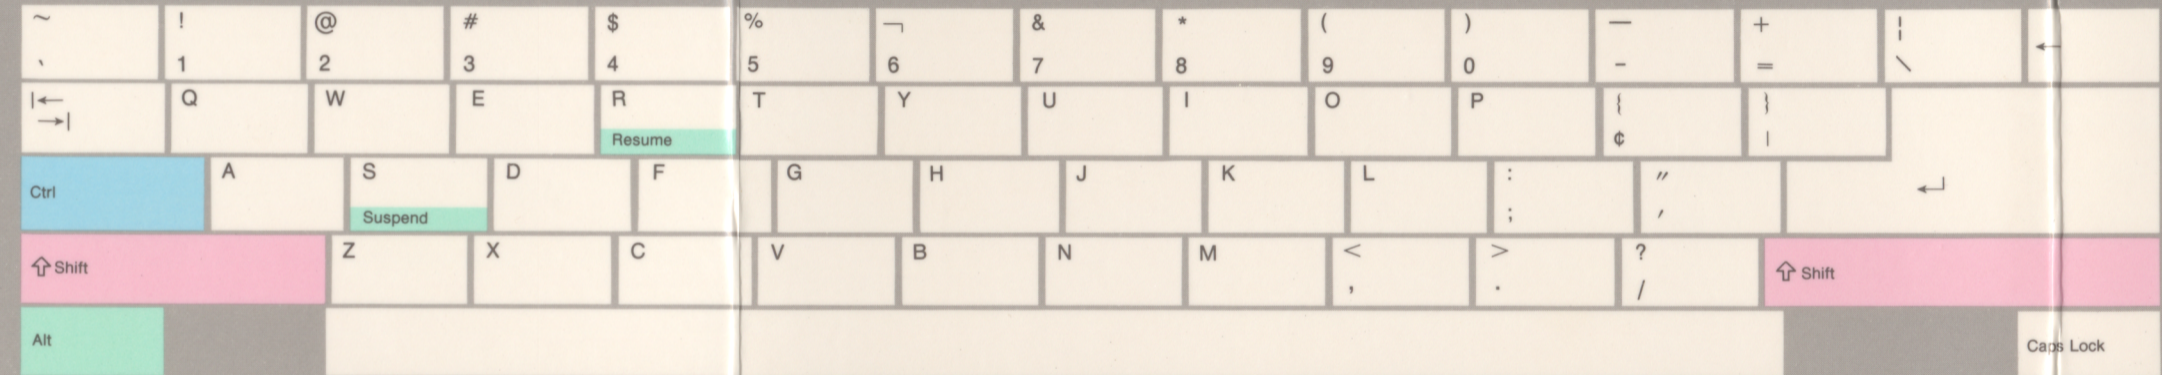

IBM Personal Computer AT

PC 3270 Emulation Program, Entry Level

- = Press and hold the Ctrl key while you press the key.
- = Press and hold the Shift key while you press the key.
- = Press and hold the Alt key while you press the key.

PF11 Sys Req	PF12 PF2 Clear
PF13 PF3 CrSel	PF14 Er Inp PF4 Dev Cncl
PF15 Doc ON/OFF PF5 Chg Fmt	PF16 PF6 Er EoF
PF17 Ident PF7	PF18 Test PF8
PF19 Wrap PF9 Wrap	PF20 Dev Cncl PF10 Reset

Caps Lock   Num Lock   Scroll Lock