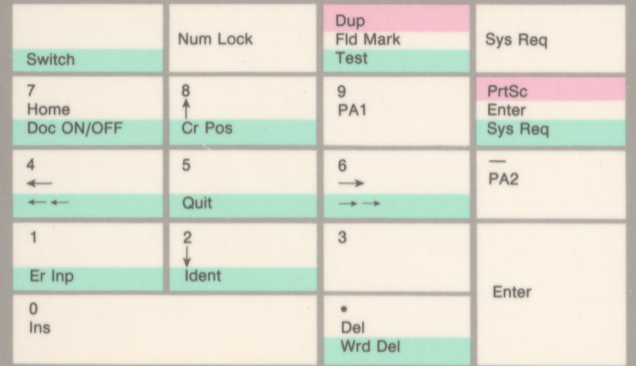

IBM Personal Computer AT

PC 3270 Emulation Program, Entry Level

- = Press and hold the Ctrl key while you press the key.
- = Press and hold the Shift key while you press the key.
- = Press and hold the Alt key while you press the key.

PF11 Sys Req	PF12 PF2 Clear
PF13 PF3 CrSel	PF14 Er Inp PF4 Dev Cncl
PF15 Doc ON/OFF PF5 Chg Fmt	PF16 PF6 Er EoF
PF17 Ident PF7	PF18 Test PF8
PF19 Wrap PF9 Wrap	PF20 Dev Cncl PF10 Reset

Caps Lock Num Lock Scroll Lock