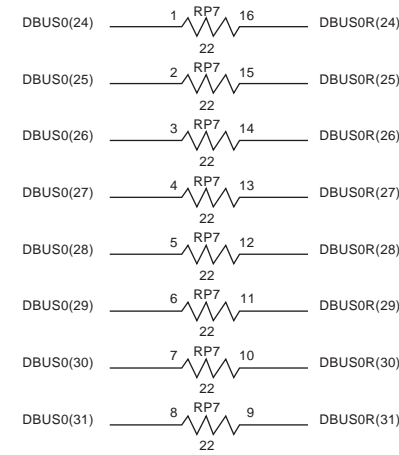

8

7

6

5

4

3

2

1

DRAM BUS RESISTORS

68040 CONTROL RESISTORS

IMPEDANCE RESISTORS

PN4243.AC Color Turbo	
Sheet	of
16	16

8

7

6

5

4

3

2

1