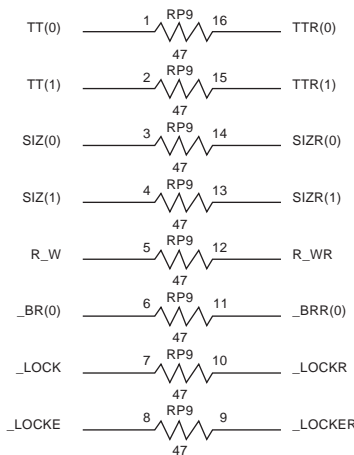

8

7

6

5

4

3

2

1

DRAM BUS RESISTORS

68040 CONTROL RESISTORS

IMPEDANCE RESISTORS

PN4243.AC Color Turbo	
Sheet	of
16	16

8

7

6

5

4

3

2

1