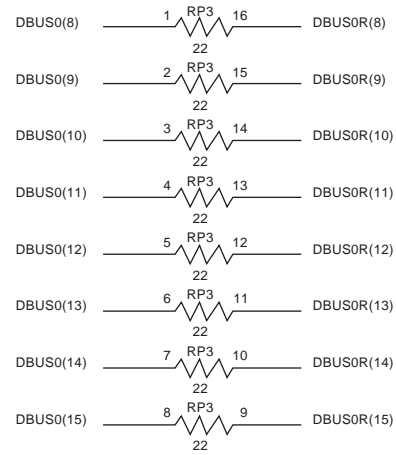

8

7

6

5

4

3

2

1

DRAM BUS RESISTORS

68040 CONTROL RESISTORS

IMPEDANCE RESISTORS

PN4243.AC Color Turbo	
Sheet	of
16	16

8

7

6

5

4

3

2

1