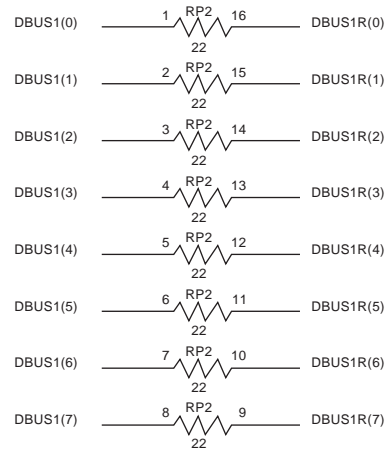

8

7

6

5

4

3

2

1

DRAM BUS RESISTORS

68040 CONTROL RESISTORS

IMPEDANCE RESISTORS

PN4243.AC Color Turbo	
Sheet	of
16	16

8

7

6

5

4

3

2

1