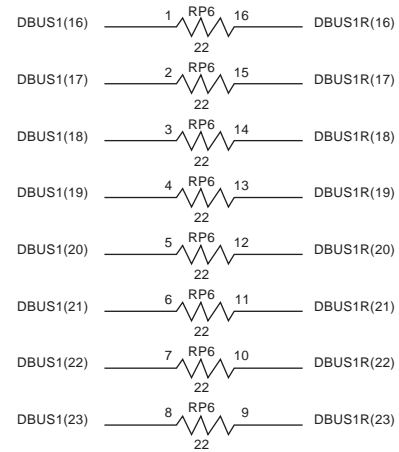

8

7

6

5

4

3

2

1

DRAM BUS RESISTORS

68040 CONTROL RESISTORS

IMPEDANCE RESISTORS

PN4243.AC Color Turbo	
Sheet	of
16	16

8

7

6

5

4

3

2

1