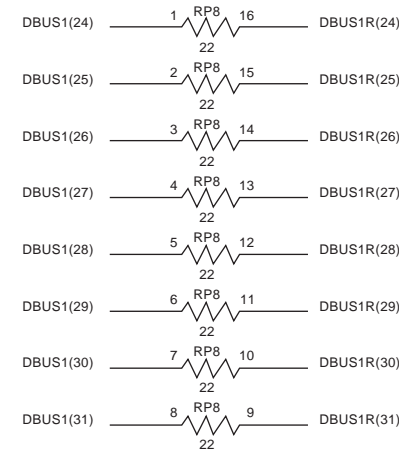

8

7

6

5

4

3

2

1

DRAM BUS RESISTORS

68040 CONTROL RESISTORS

IMPEDANCE RESISTORS

PN4243.AC Color Turbo	
Sheet	of
16	16

8

7

6

5

4

3

2

1