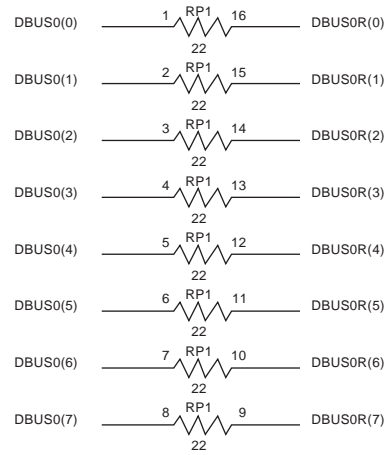

8

7

6

5

4

3

2

1

DRAM BUS RESISTORS

68040 CONTROL RESISTORS

IMPEDANCE RESISTORS

PN4243.AC Color Turbo	
Sheet	of
16	16

8

7

6

5

4

3

2

1