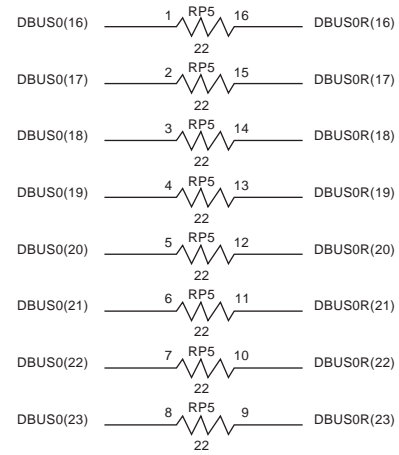

8

7

6

5

4

3

2

1

DRAM BUS RESISTORS

68040 CONTROL RESISTORS

IMPEDANCE RESISTORS

PN4243.AC Color Turbo	
Sheet	of
16	16

8

7

6

5

4

3

2

1