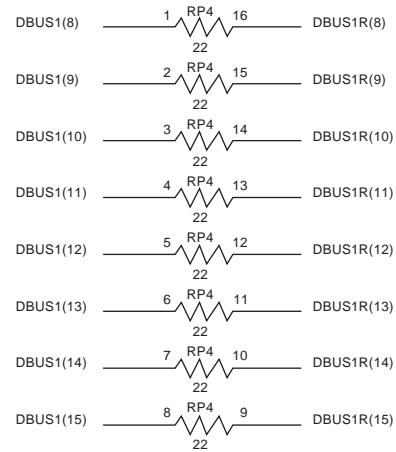

8

7

6

5

4

3

2

1

DRAM BUS RESISTORS

68040 CONTROL RESISTORS

IMPEDANCE RESISTORS

PN4243.AC Color Turbo	
Sheet	of
16	16

8

7

6

5