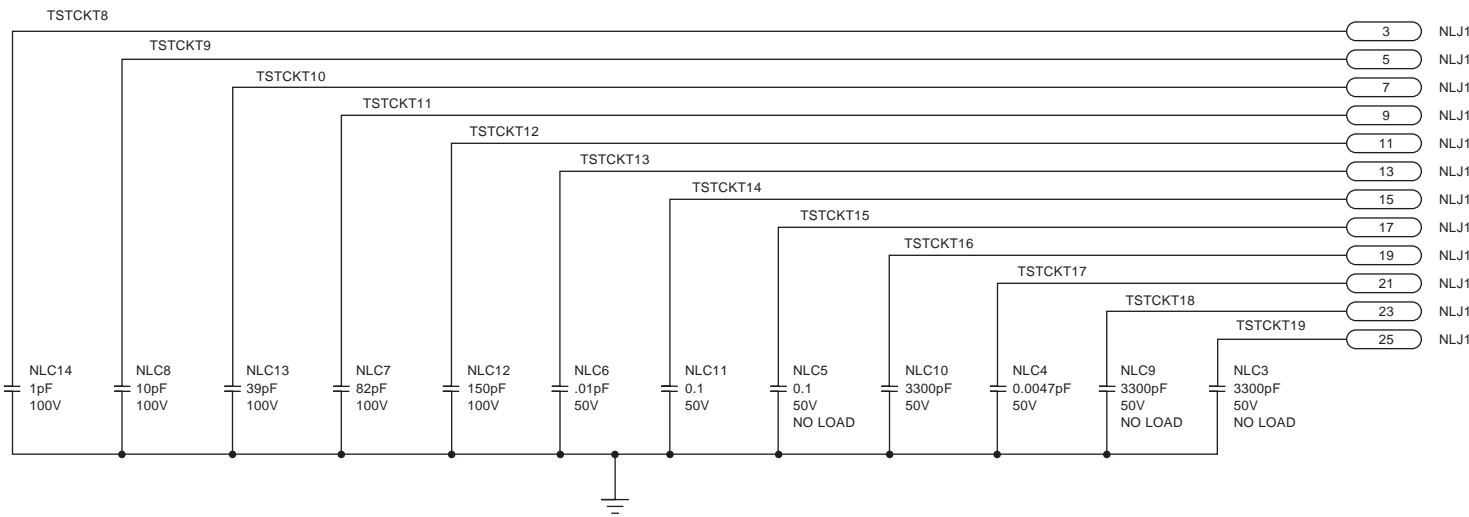

REMOVABLE BOARD STIFFENERS

BARCODE

TEST CIRCUIT

MECHANICAL : TEST CIRCUIT