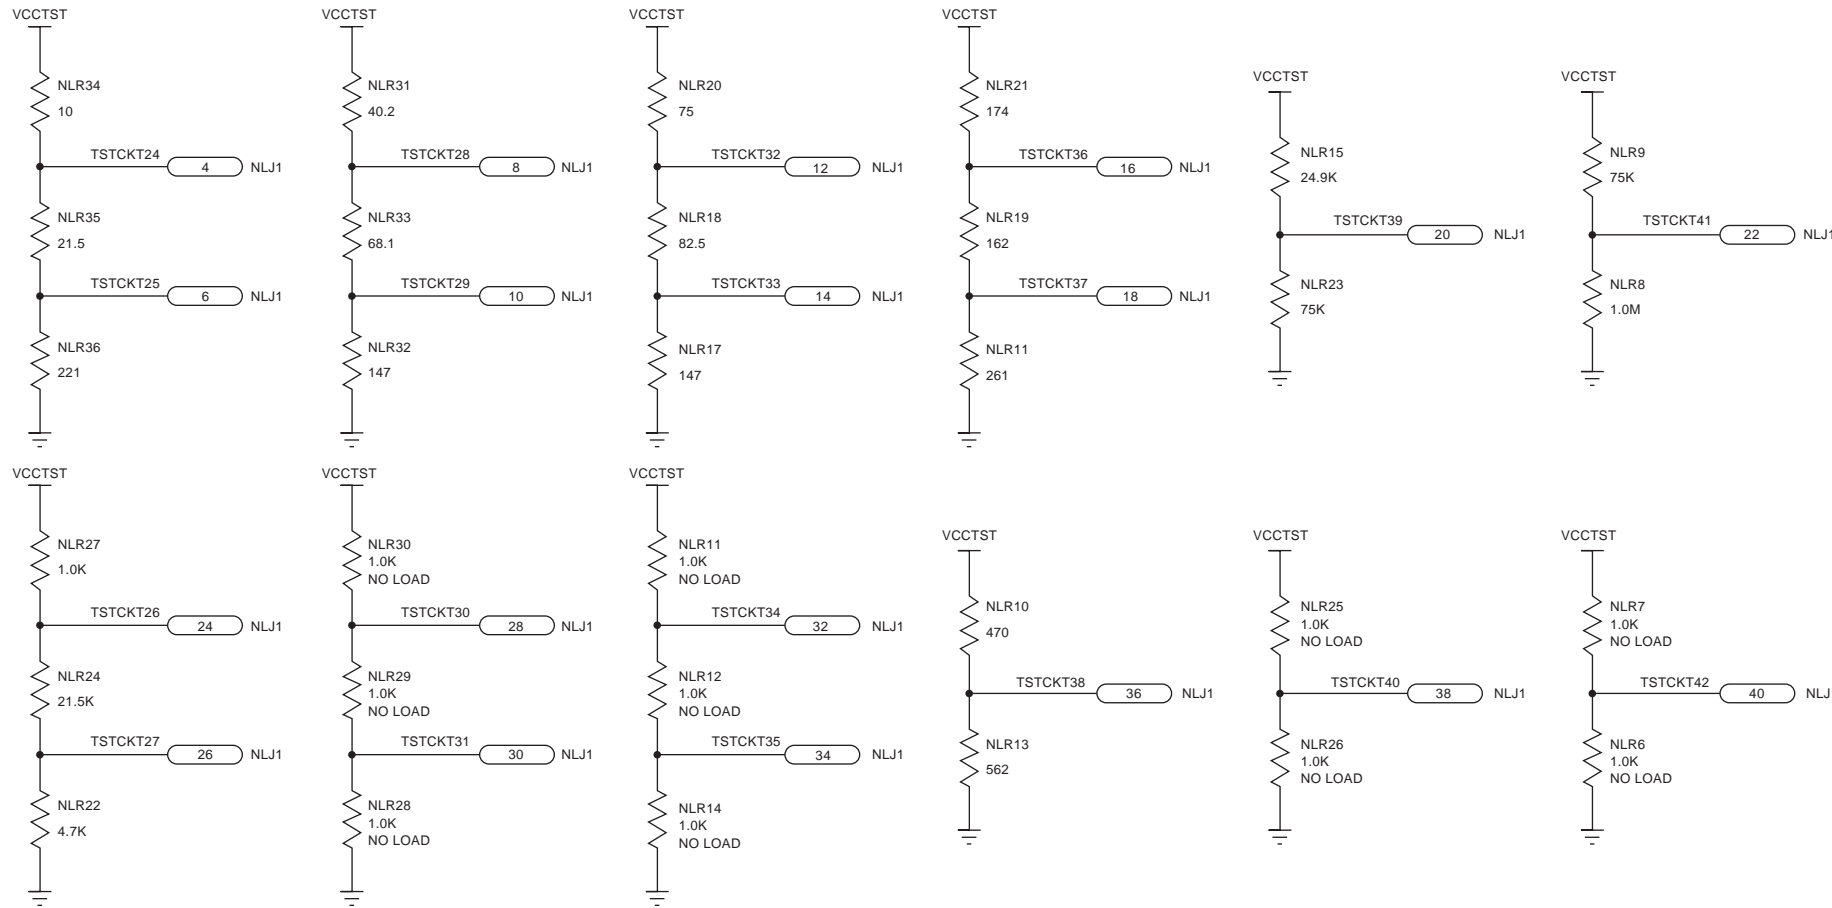

REMOVABLE BOARD STIFFENERS

BARCODE

TEST CIRCUIT

MECHANICAL : TEST CIRCUIT