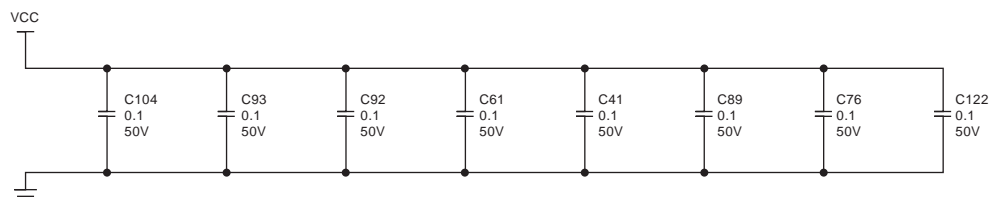

### BYPASS CAPACITORS

PN4243.AC Color Turbo		
Sheet	of	
13		16

8

7

6

5

4

3