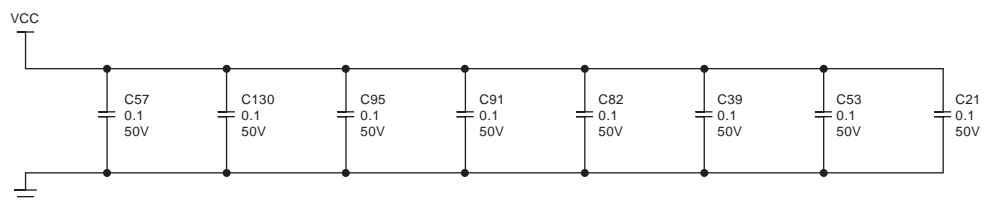

### BYPASS CAPACITORS

PN4243.AC Color Turbo		
Sheet	of	
13		16

8

7

6

5

4

3