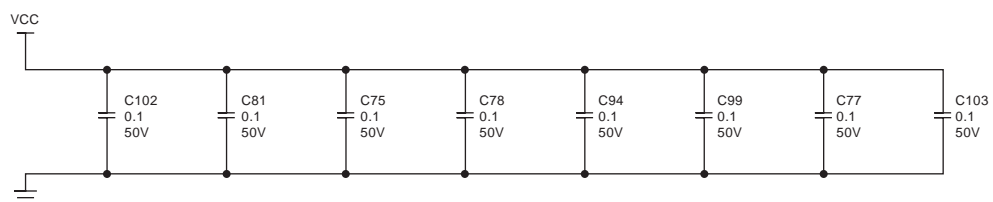

### BYPASS CAPACITORS

PN4243.AC Color Turbo		
Sheet	of	
13		16

8

7

6

5

4

3