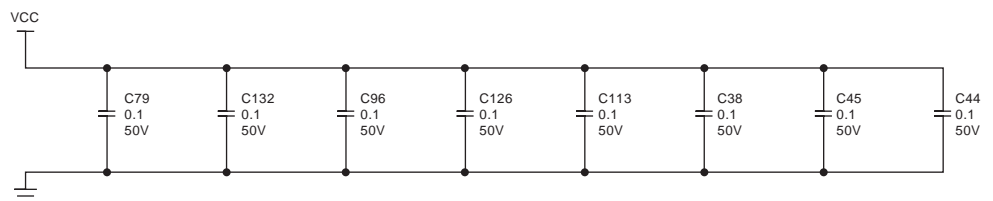

### BYPASS CAPACITORS

PN4243.AC Color Turbo		
Sheet	of	
13		16

8

7

6

5

4

3