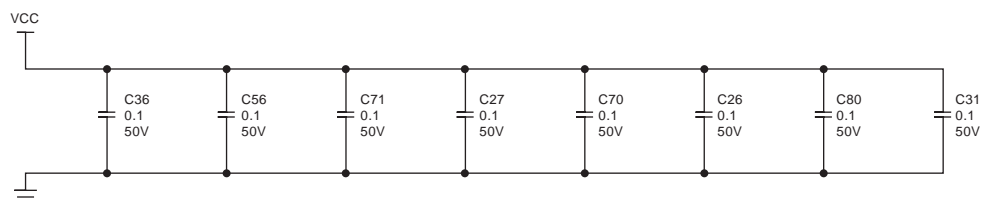

### BYPASS CAPACITORS

PN4243.AC Color Turbo		
Sheet	of	
13		16

8

7

6

5

4

3