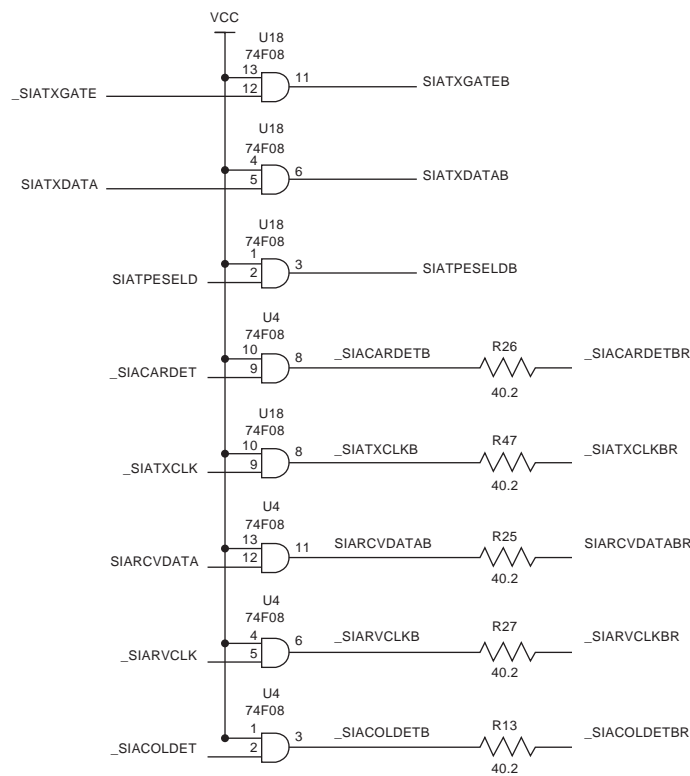

ETHERNET BUFFERS

POWER SUPPLY

TWISTED PAIR

ENCODER/DECODER

THIN WIRE

ETHERNET