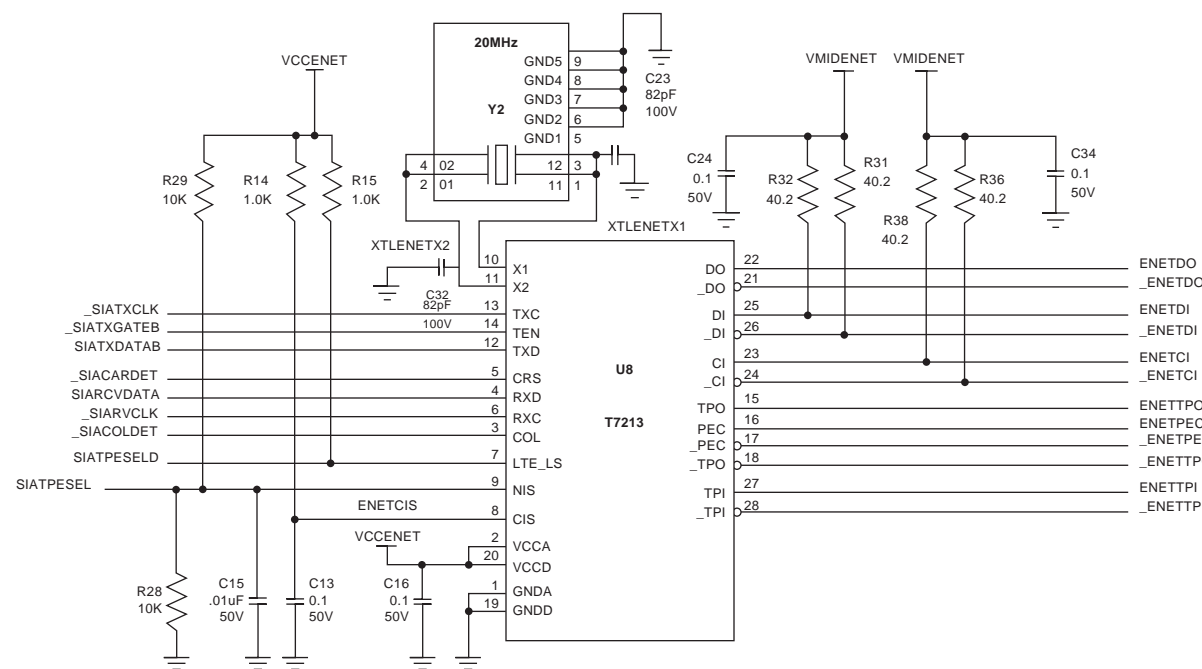

ETHERNET BUFFERS

POWER SUPPLY

TWISTED PAIR

ENCODER/DECODER

THIN WIRE

ETHERNET