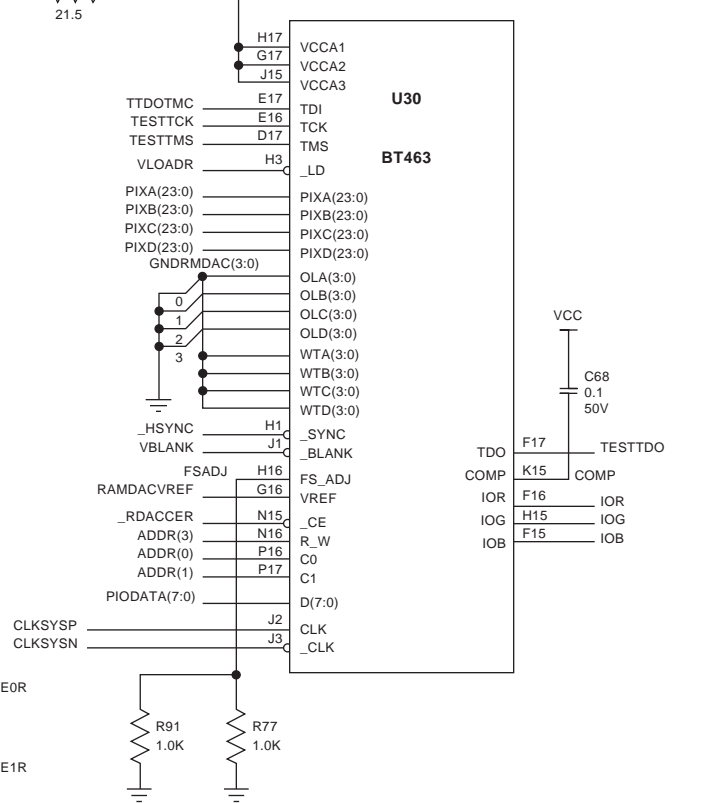

RED

GREEN

BLUE

RAMDAC BYPASSING

RAMDAC

SIGNAL TERMINATORS

for mono

COLOR VRAM : DAC : INTERFACE

PN4243.AC Color Turbo