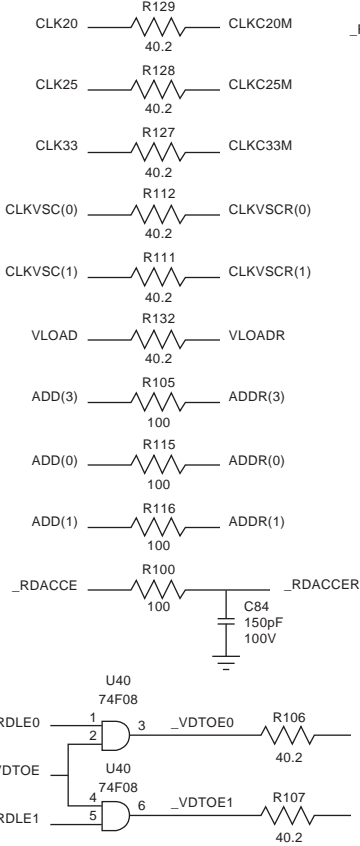

LASER PRINTER DRIVER

??? MHZ ???

ECL TO TTL

RGB PROTECTION

CONNECTOR

VRAM BYPASSING

PIXEL CLOCK SELECTOR

UNUSED DAC BIT GNDS

RED

GREEN

BLUE

RAMDAC BYPASSING

RAMDAC

SIGNAL TERMINATORS

for mono

COLOR VRAM : DAC : INTERFACE

PN4243.AC Color Turbo