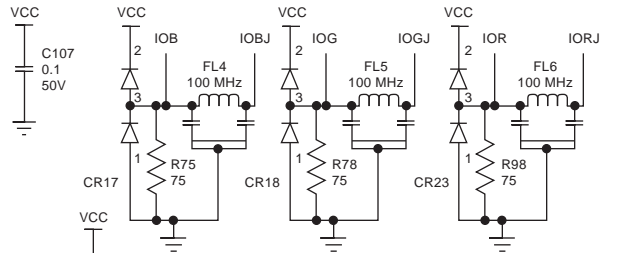

LASER PRINTER DRIVER

??? MHZ ???

ECL TO TTL

RGB PROTECTION

CONNECTOR

VRAM BYPASSING

PIXEL CLOCK SELECTOR

UNUSED DAC BIT GNDS

RED

GREEN

BLUE

RAMDAC BYPASSING

RAMDAC

SIGNAL TERMINATORS

for mono

COLOR VRAM : DAC : INTERFACE

PN4243.AC Color Turbo