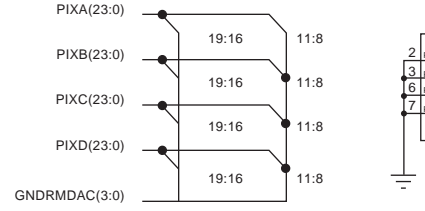

RED

GREEN

BLUE

RAMDAC BYPASSING

RAMDAC

SIGNAL TERMINATORS

for mono

COLOR VRAM : DAC : INTERFACE