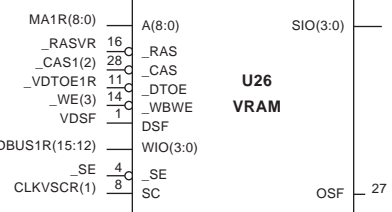

RED

GREEN

BLUE

RAMDAC BYPASSING

RAMDAC

SIGNAL TERMINATORS

for mono

COLOR VRAM : DAC : INTERFACE

PN4243.AC Color Turbo