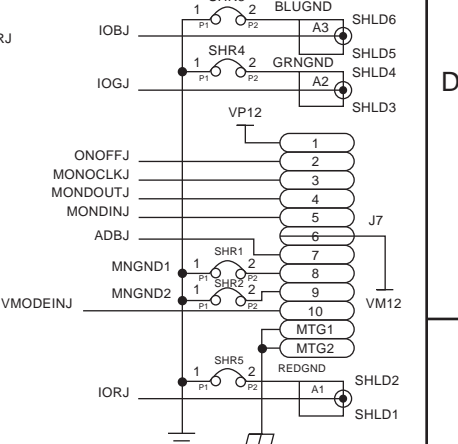

LASER PRINTER DRIVER

??? MHZ ???

ECL TO TTL

RGB PROTECTION

CONNECTOR

VRAM BYPASSING

PIXEL CLOCK SELECTOR

UNUSED DAC BIT GNDS

RED

GREEN

BLUE

RAMDAC BYPASSING

RAMDAC

SIGNAL TERMINATORS

for mono

COLOR VRAM : DAC : INTERFACE

PN4243.AC Color Turbo