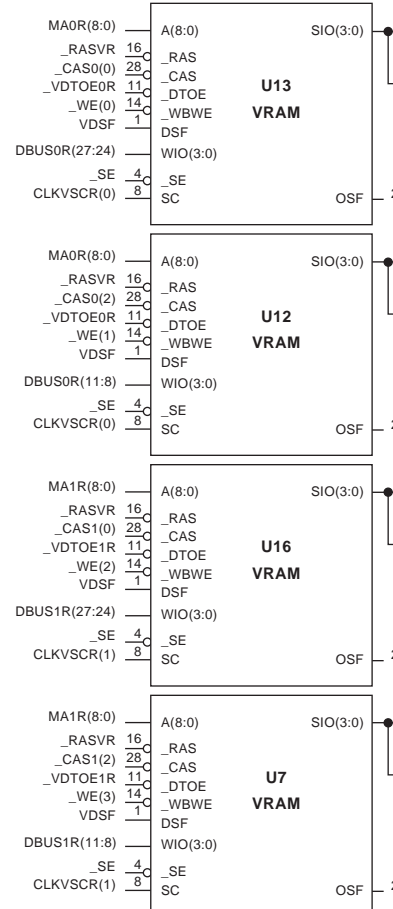

LASER PRINTER DRIVER

??? MHZ ???

ECL TO TTL

RGB PROTECTION

CONNECTOR

VRAM BYPASSING

PIXEL CLOCK SELECTOR

UNUSED DAC BIT GNDS

RED

GREEN

BLUE

RAMDAC BYPASSING

RAMDAC

SIGNAL TERMINATORS

for mono

COLOR VRAM : DAC : INTERFACE

PN4243.AC Color Turbo