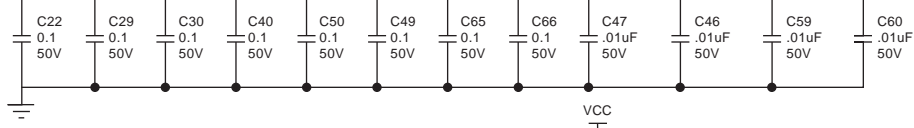

VRAM BYPASSING