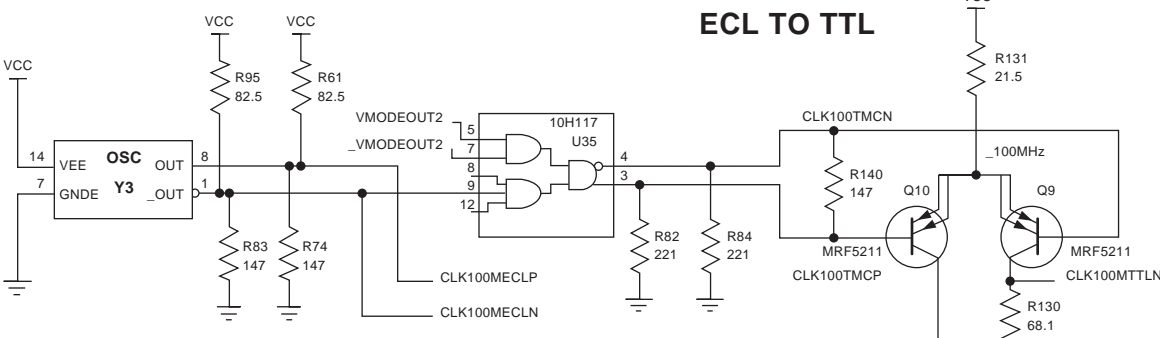

LASER PRINTER DRIVER

??? MHZ ???

ECL TO TTL

RGB PROTECTION

CONNECTOR

VRAM BYPASSING

PIXEL CLOCK SELECTOR

UNUSED DAC BIT GNDS

RED

GREEN

BLUE

RAMDAC BYPASSING

RAMDAC

SIGNAL TERMINATORS

for mono

COLOR VRAM : DAC : INTERFACE

PN4243.AC Color Turbo