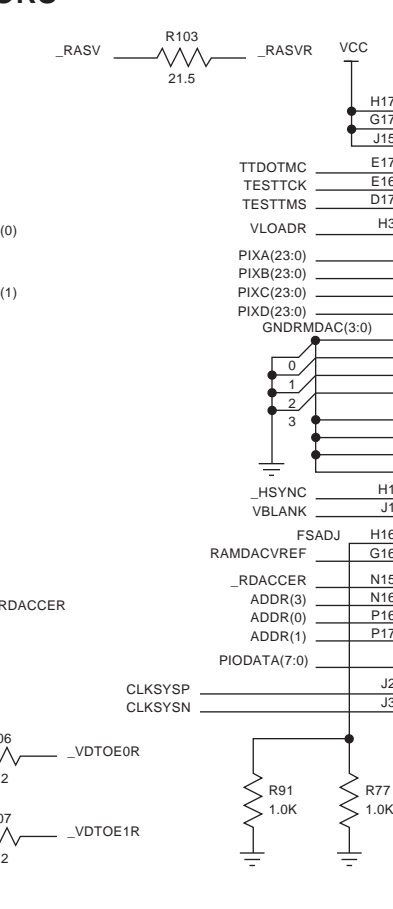

LASER PRINTER DRIVER

??? MHZ ???

ECL TO TTL

RGB PROTECTION

CONNECTOR

VRAM BYPASSING

PIXEL CLOCK SELECTOR

UNUSED DAC BIT GNDS

RED

GREEN

BLUE

RAMDAC BYPASSING

RAMDAC

SIGNAL TERMINATORS

for mono

COLOR VRAM : DAC : INTERFACE

PN4243.AC Color Turbo