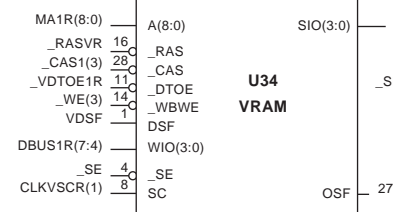

RED

GREEN

BLUE

RAMDAC BYPASSING

RAMDAC

SIGNAL TERMINATORS

for mono

COLOR VRAM : DAC : INTERFACE

PN4243.AC Color Turbo