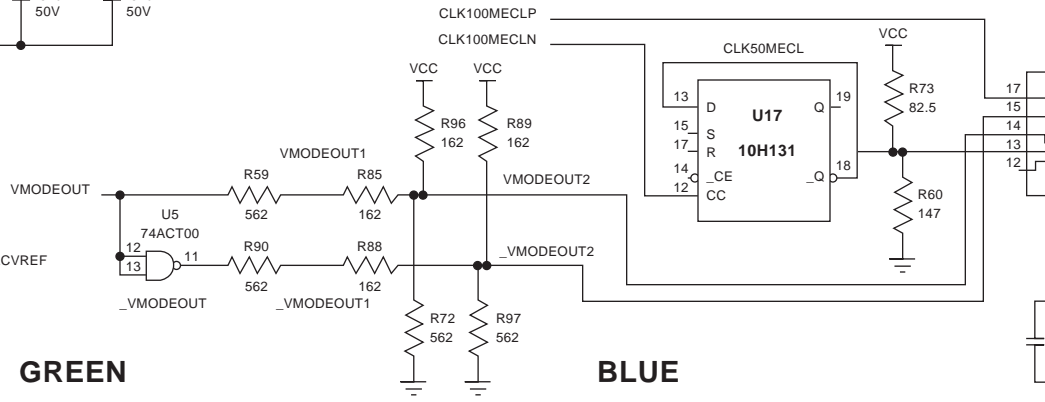

LASER PRINTER DRIVER

??? MHZ ???

ECL TO TTL

RGB PROTECTION

CONNECTOR

VRAM BYPASSING

PIXEL CLOCK SELECTOR

UNUSED DAC BIT GNDS

RED

GREEN

BLUE

RAMDAC BYPASSING

RAMDAC

SIGNAL TERMINATORS

for mono

COLOR VRAM : DAC : INTERFACE

PN4243.AC Color Turbo