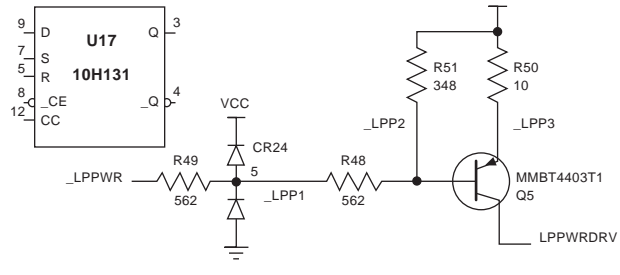

LASER PRINTER DRIVER

??? MHZ ???

ECL TO TTL

RGB PROTECTION

CONNECTOR

VRAM BYPASSING

PIXEL CLOCK SELECTOR

UNUSED DAC BIT GNDS

RED

GREEN

BLUE

RAMDAC BYPASSING

RAMDAC

SIGNAL TERMINATORS

for mono

COLOR VRAM : DAC : INTERFACE

PN4243.AC Color Turbo