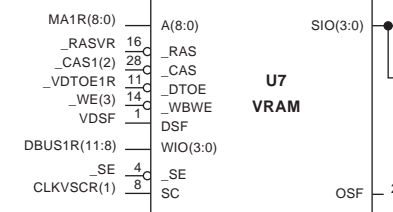

RED

GREEN

BLUE

RAMDAC BYPASSING

RAMDAC

SIGNAL TERMINATORS

for mono

COLOR VRAM : DAC : INTERFACE

PN4243.AC Color Turbo