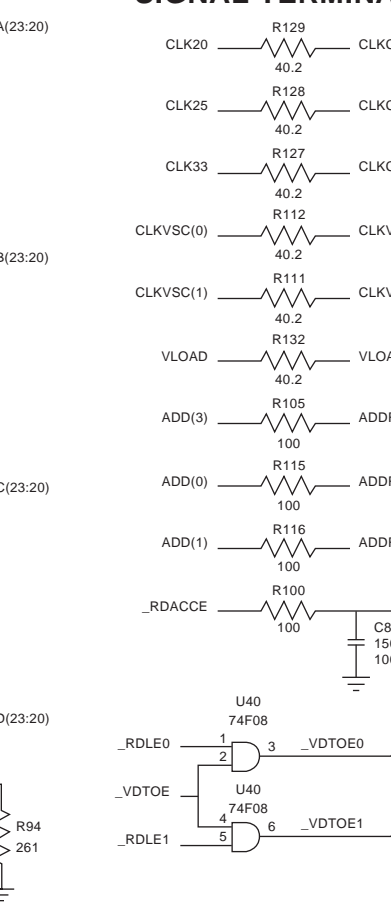

LASER PRINTER DRIVER

??? MHZ ???

ECL TO TTL

RGB PROTECTION

CONNECTOR

VRAM BYPASSING

PIXEL CLOCK SELECTOR

UNUSED DAC BIT GNDS

RED

GREEN

BLUE

RAMDAC BYPASSING

RAMDAC

SIGNAL TERMINATORS

for mono

COLOR VRAM : DAC : INTERFACE

PN4243.AC Color Turbo