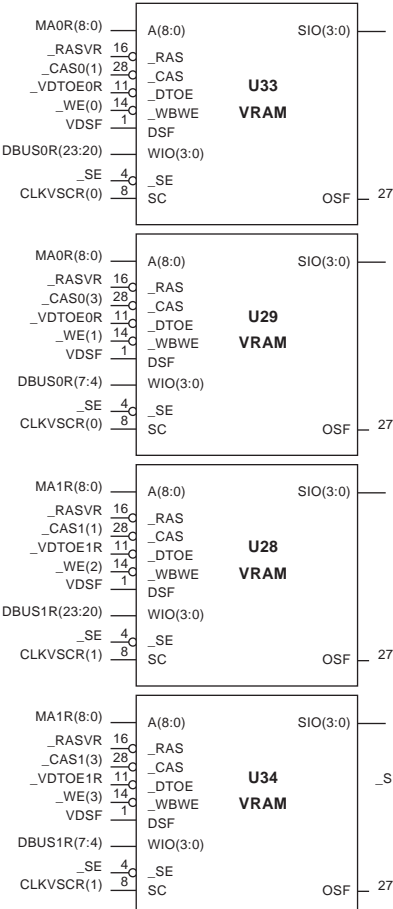

LASER PRINTER DRIVER

??? MHZ ???

ECL TO TTL

RGB PROTECTION

CONNECTOR

VRAM BYPASSING

PIXEL CLOCK SELECTOR

UNUSED DAC BIT GNDS

RED

GREEN

BLUE

RAMDAC BYPASSING

RAMDAC

SIGNAL TERMINATORS

for mono

COLOR VRAM : DAC : INTERFACE

PN4243.AC Color Turbo