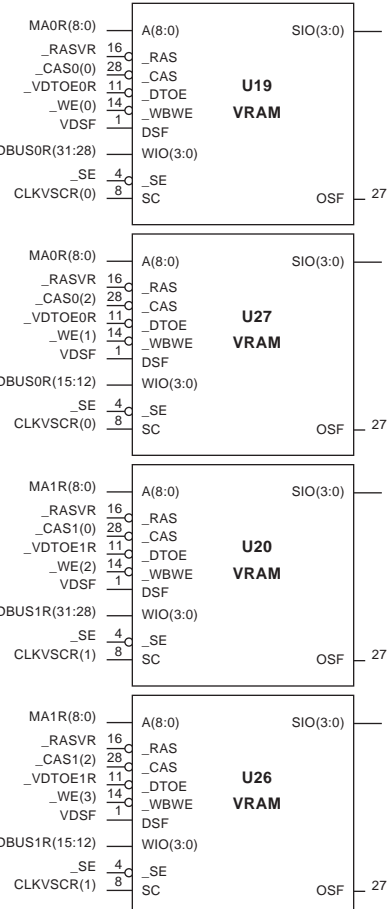

LASER PRINTER DRIVER

??? MHZ ???

ECL TO TTL

RGB PROTECTION

CONNECTOR

VRAM BYPASSING

PIXEL CLOCK SELECTOR

UNUSED DAC BIT GNDS

RED

GREEN

BLUE

RAMDAC BYPASSING

RAMDAC

SIGNAL TERMINATORS

for mono

COLOR VRAM : DAC : INTERFACE

PN4243.AC Color Turbo