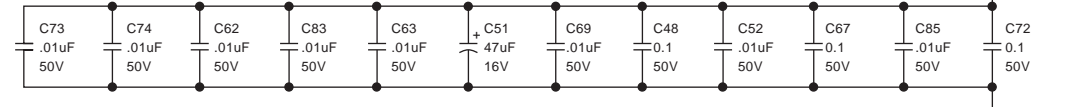

RED

GREEN

BLUE

RAMDAC BYPASSING

RAMDAC

SIGNAL TERMINATORS

for mono

COLOR VRAM : DAC : INTERFACE