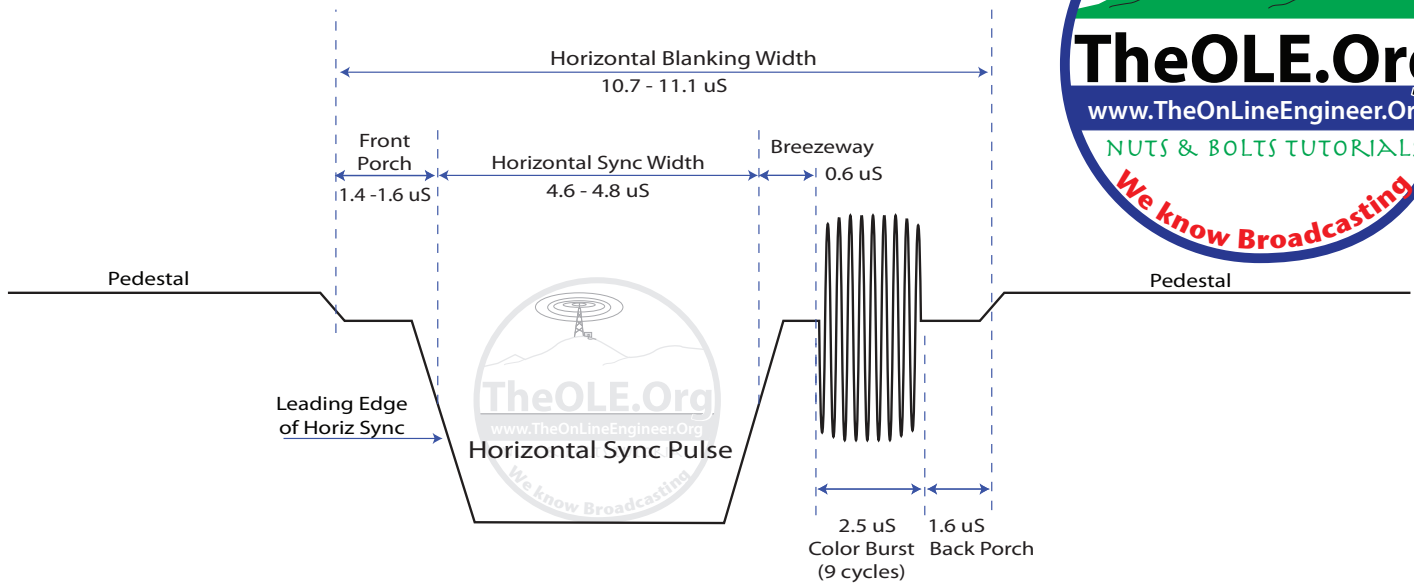

Analog/NTSC Video Horizontal Sync

Horizontal Sync Timing Parameters

Courtesy of TheOnLineEngineer.Org

Sync Amplitude