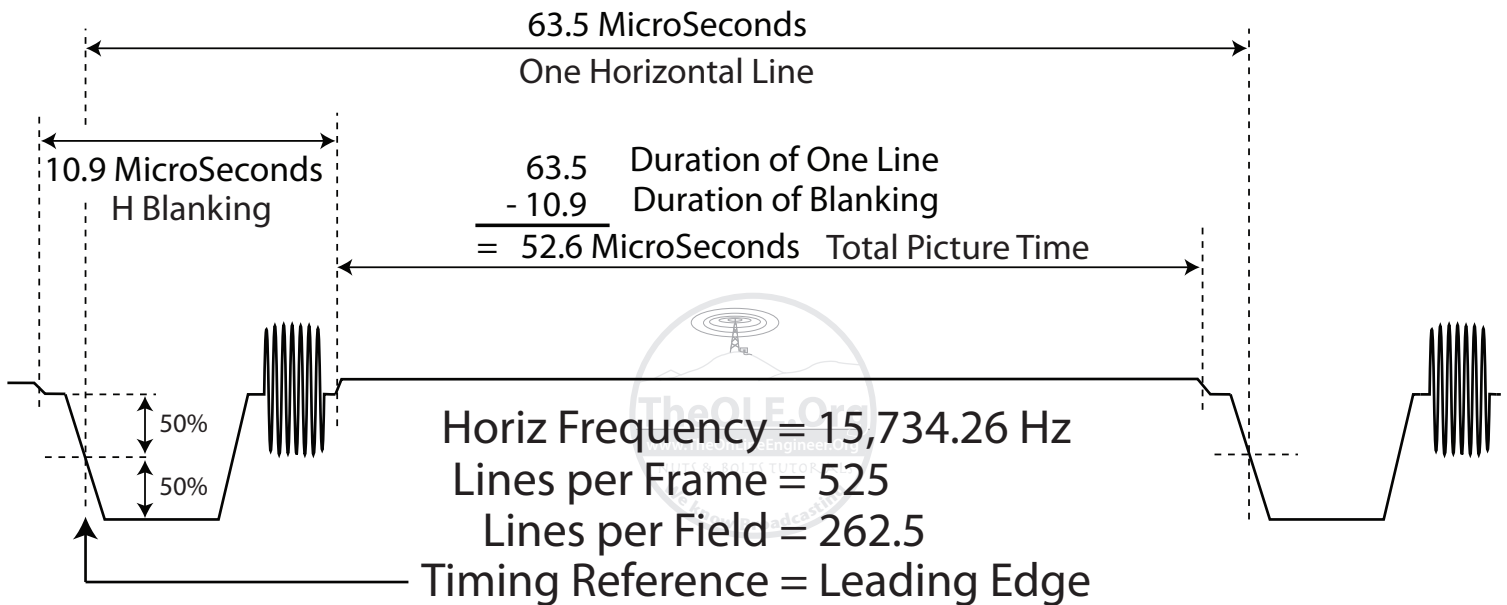

Analog/NTSC Video Horizontal Sync

Horizontal Sync Timing Parameters

Courtesy of TheOnLineEngineer.Org

Sync Amplitude