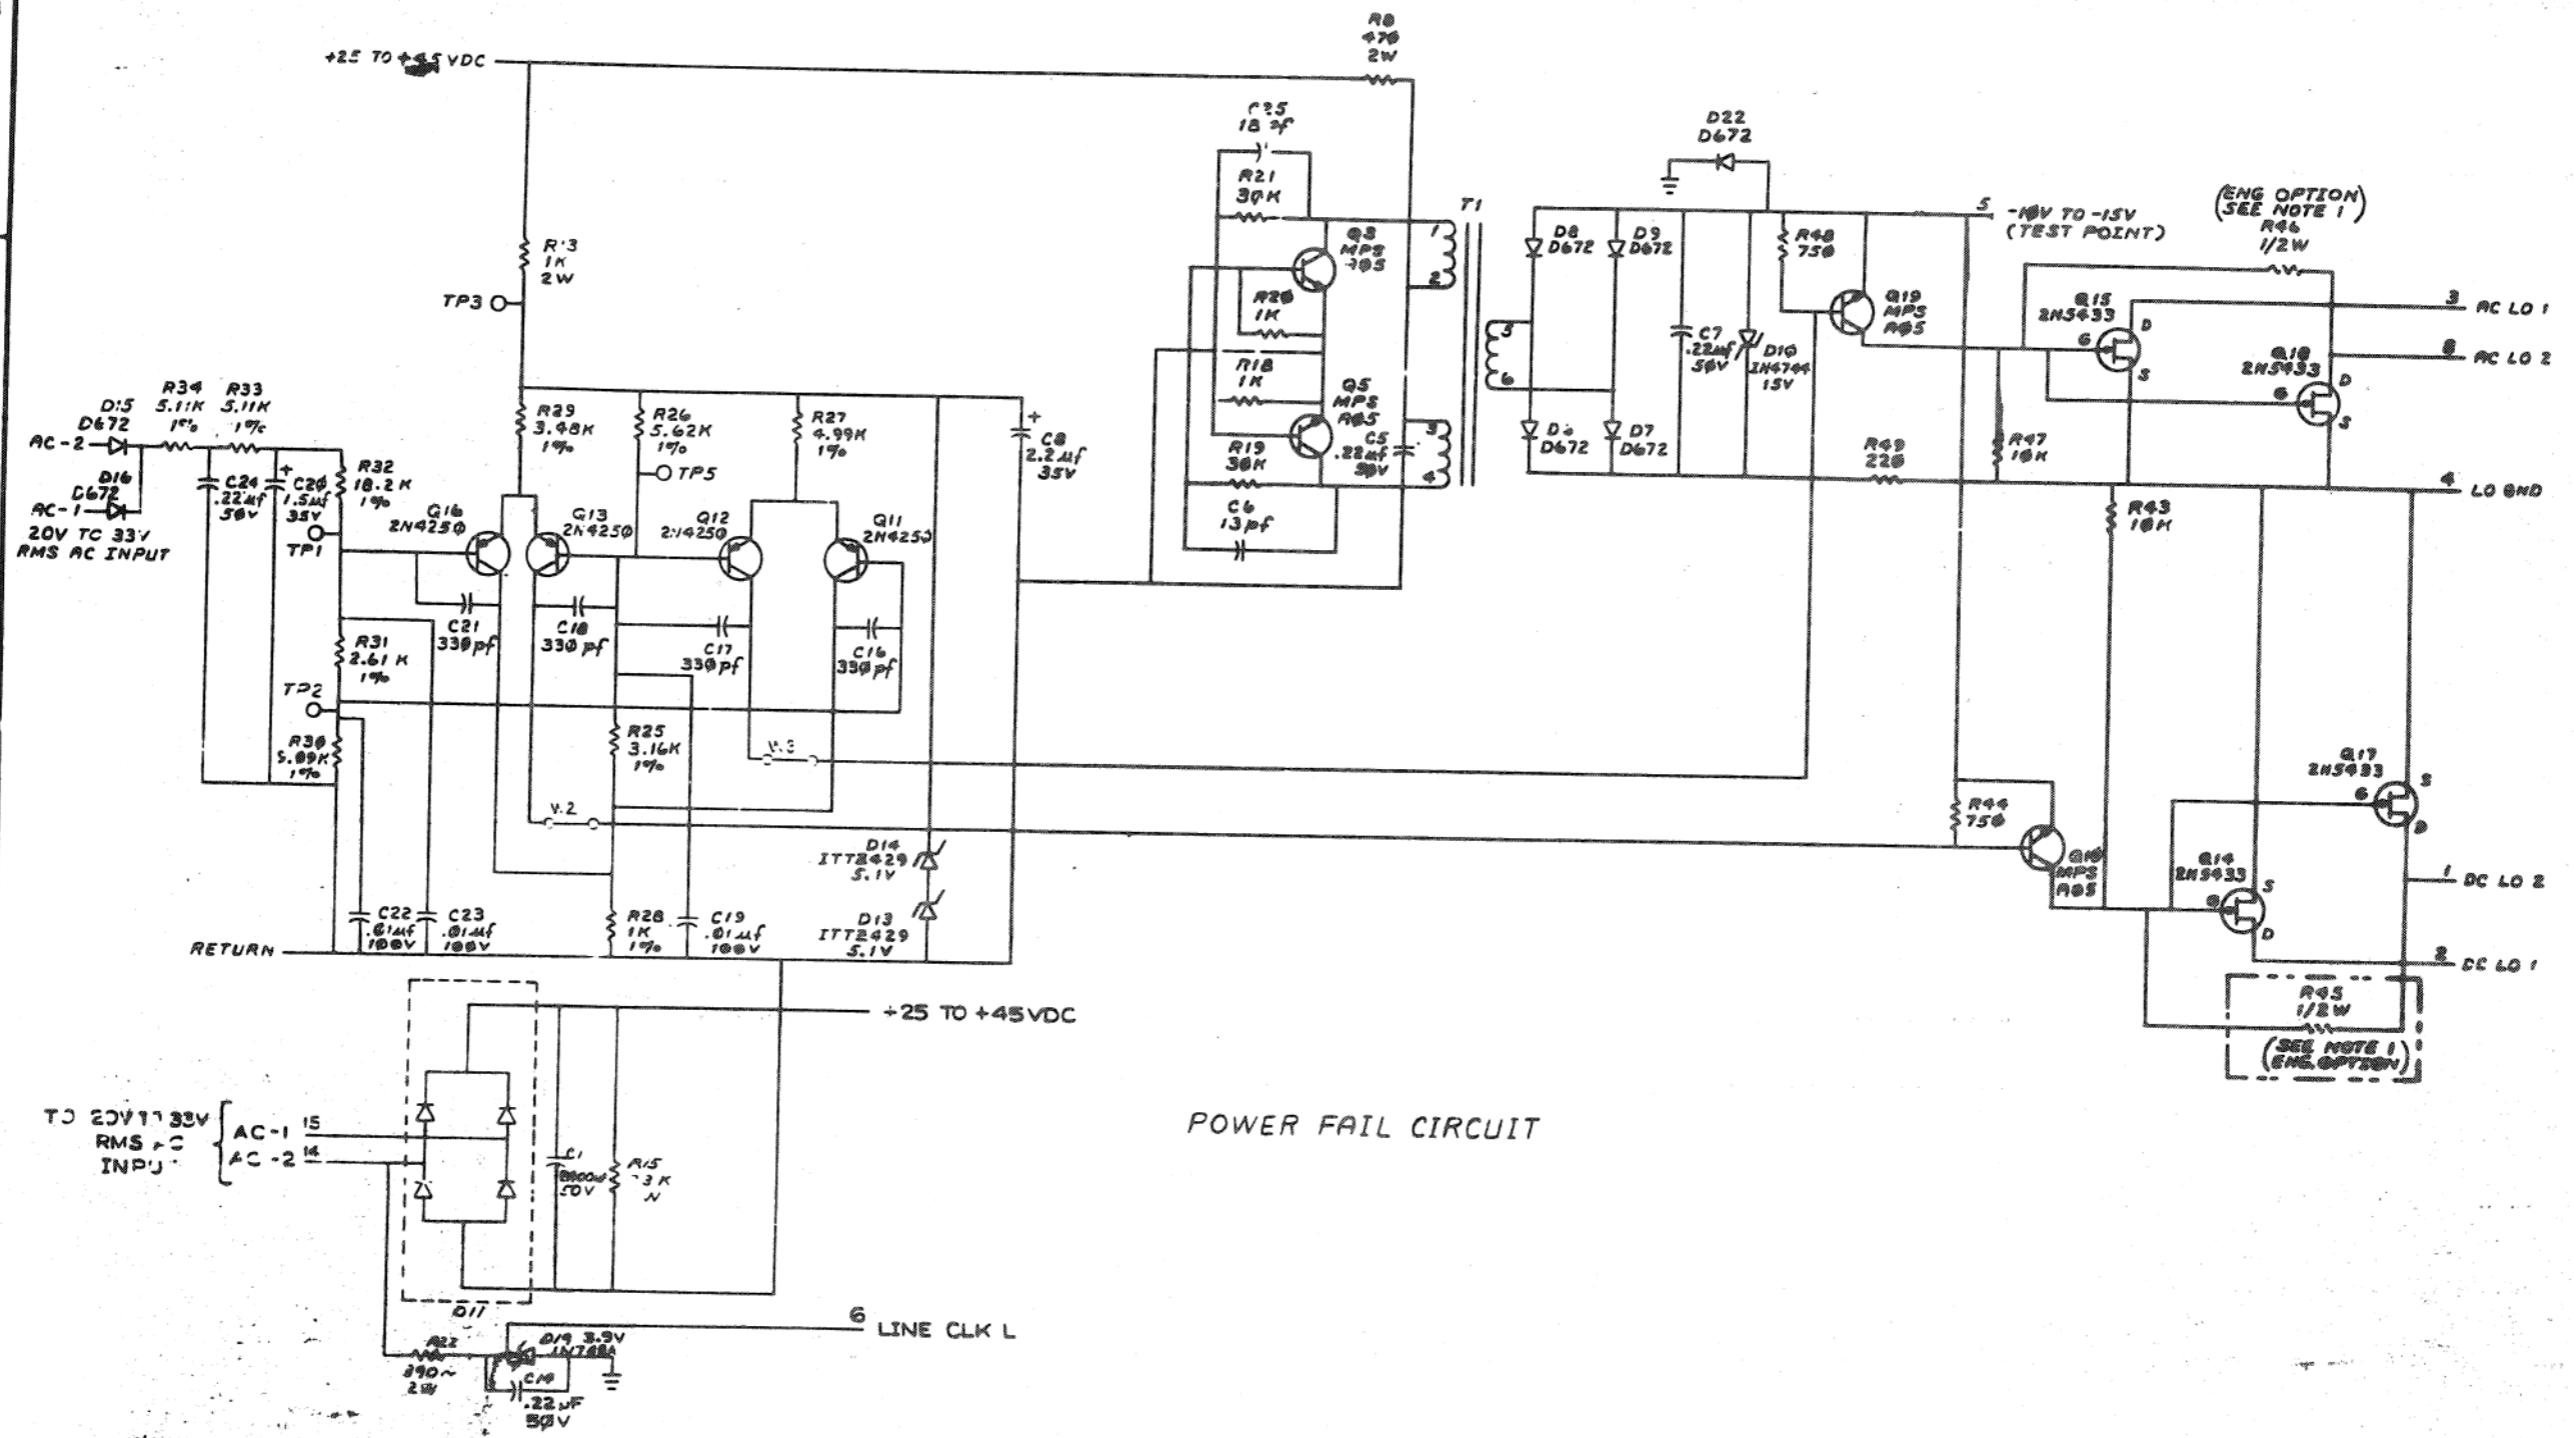

POWER FAIL CIRCUIT

REV	DATE	BY

TITLE PWR. LINE MONITOR/15V REG.
SCALE