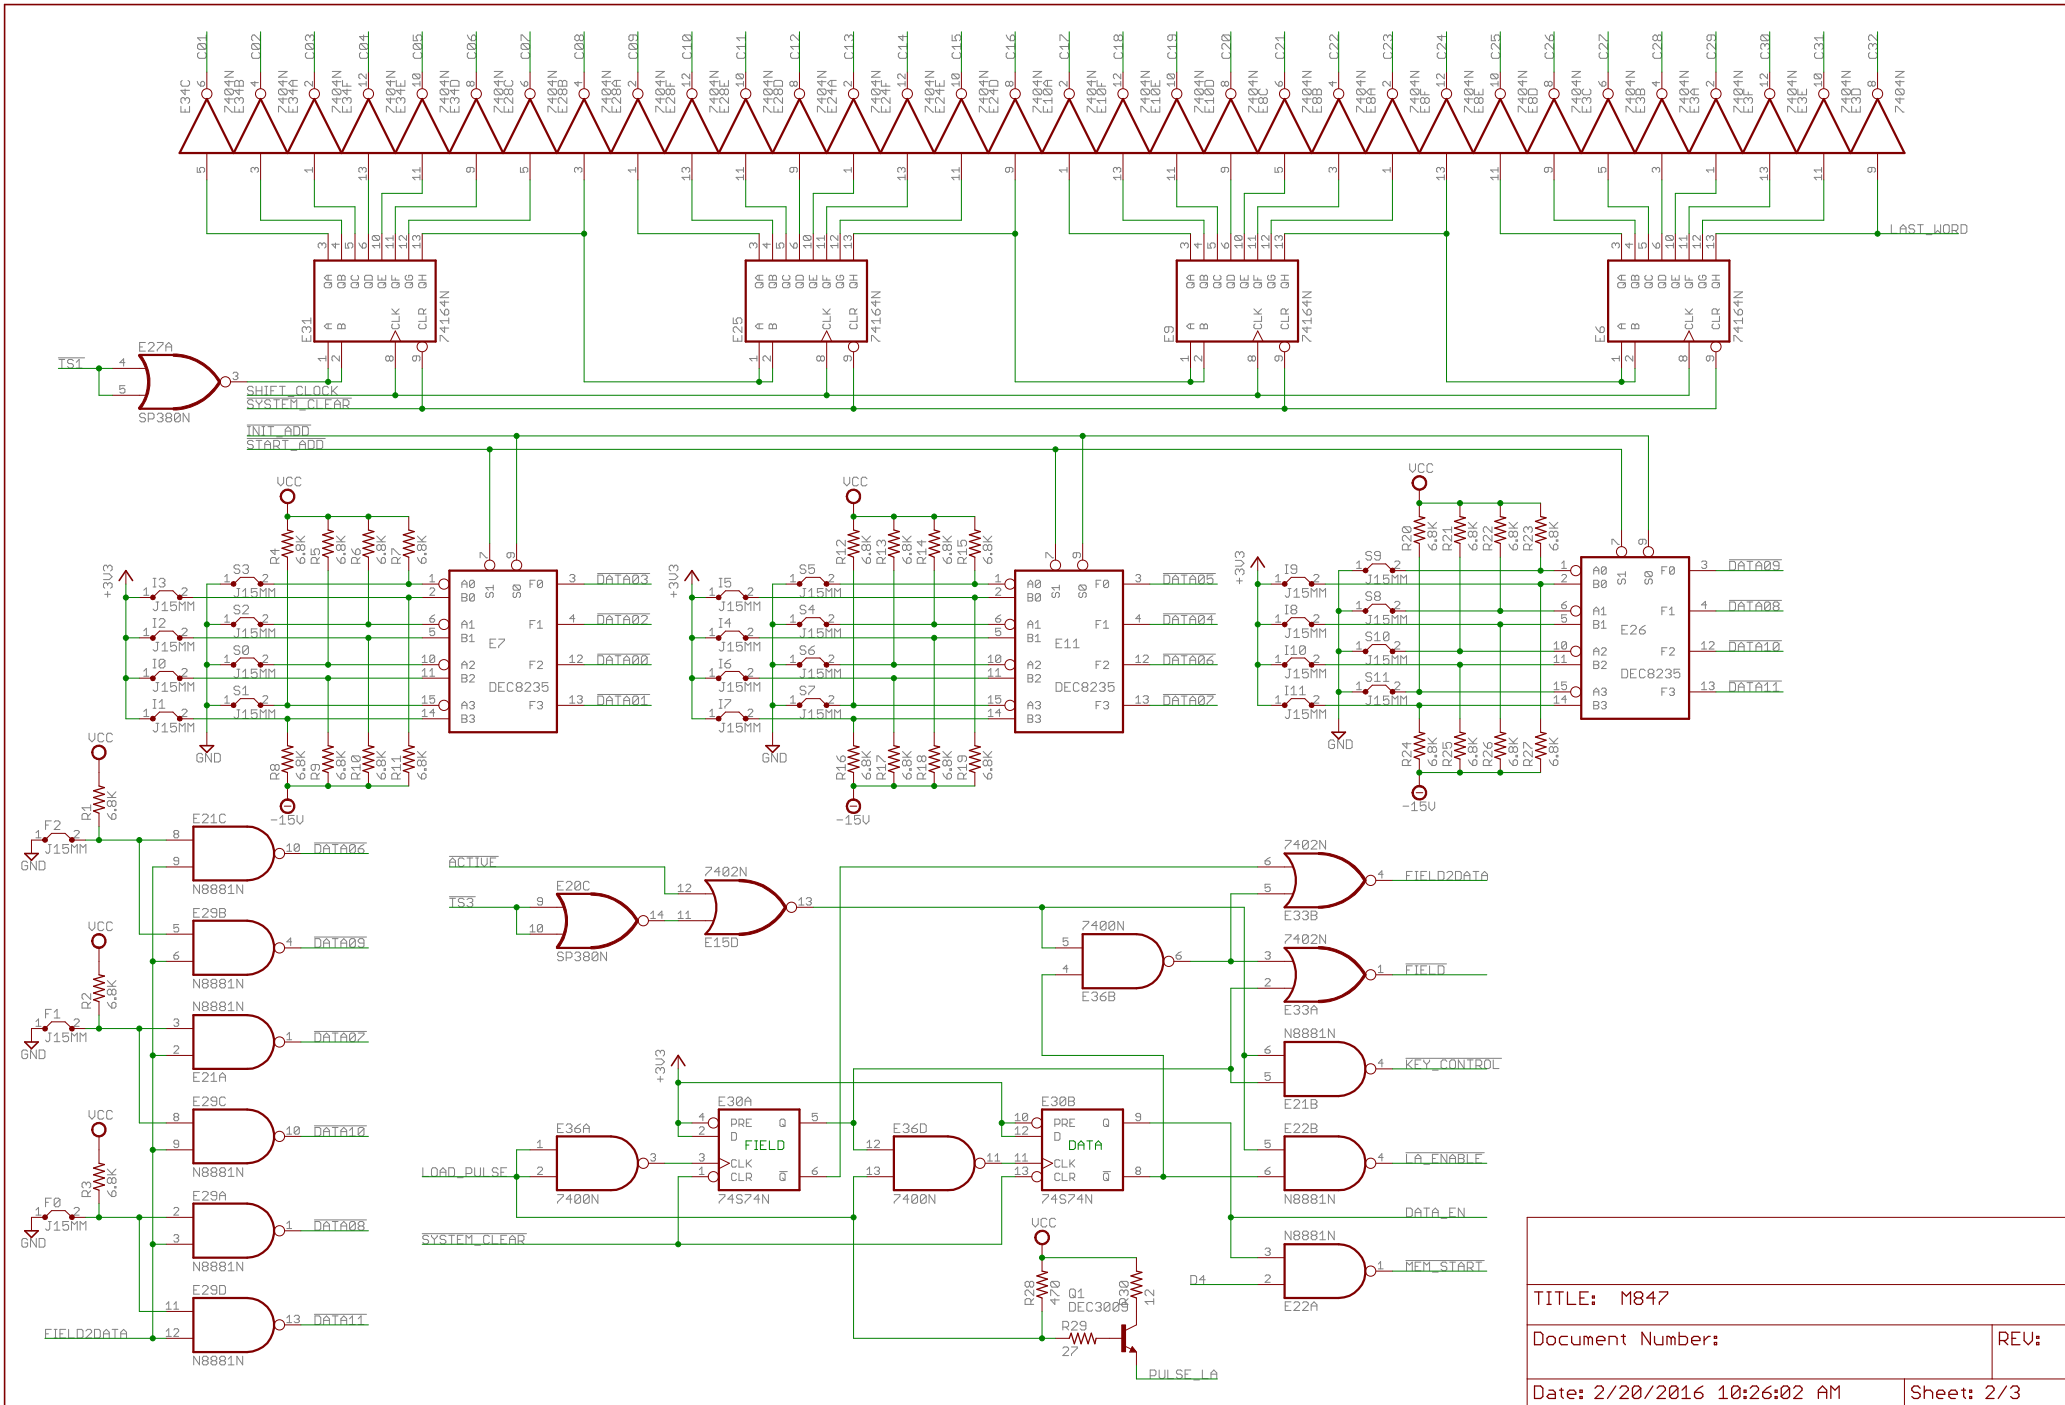

- AB1 DATA\_ENAB
- AJ2 REF\_START
- DB2
- BM2 LA\_ENAB
- BU2 RUN
- BV2 POWER\_OK
- CB1 START\_ADD
- CJ2 TP4
- CK2 TST
- CH2 TST
- CR1 INITIALIZE
- CU1 MSR\_DISAB
- DA1 INIT\_ADD
- DR2 PUI\_SF\_LA
- DS2 STOP
- DU2 KEY\_CONTROL
- DV2 SW

TITLE: M847	
Document Number:	REV:
Date: 2/20/2016 10:26:02 AM	Sheet: 1/3

TITLE: M847	
Document Number:	REV:
Date: 2/20/2016 10:26:02 AM	Sheet: 2/3

TITLE: M847	
Document Number:	REV:
Date: 2/20/2016 10:26:02 AM	Sheet: 3/3