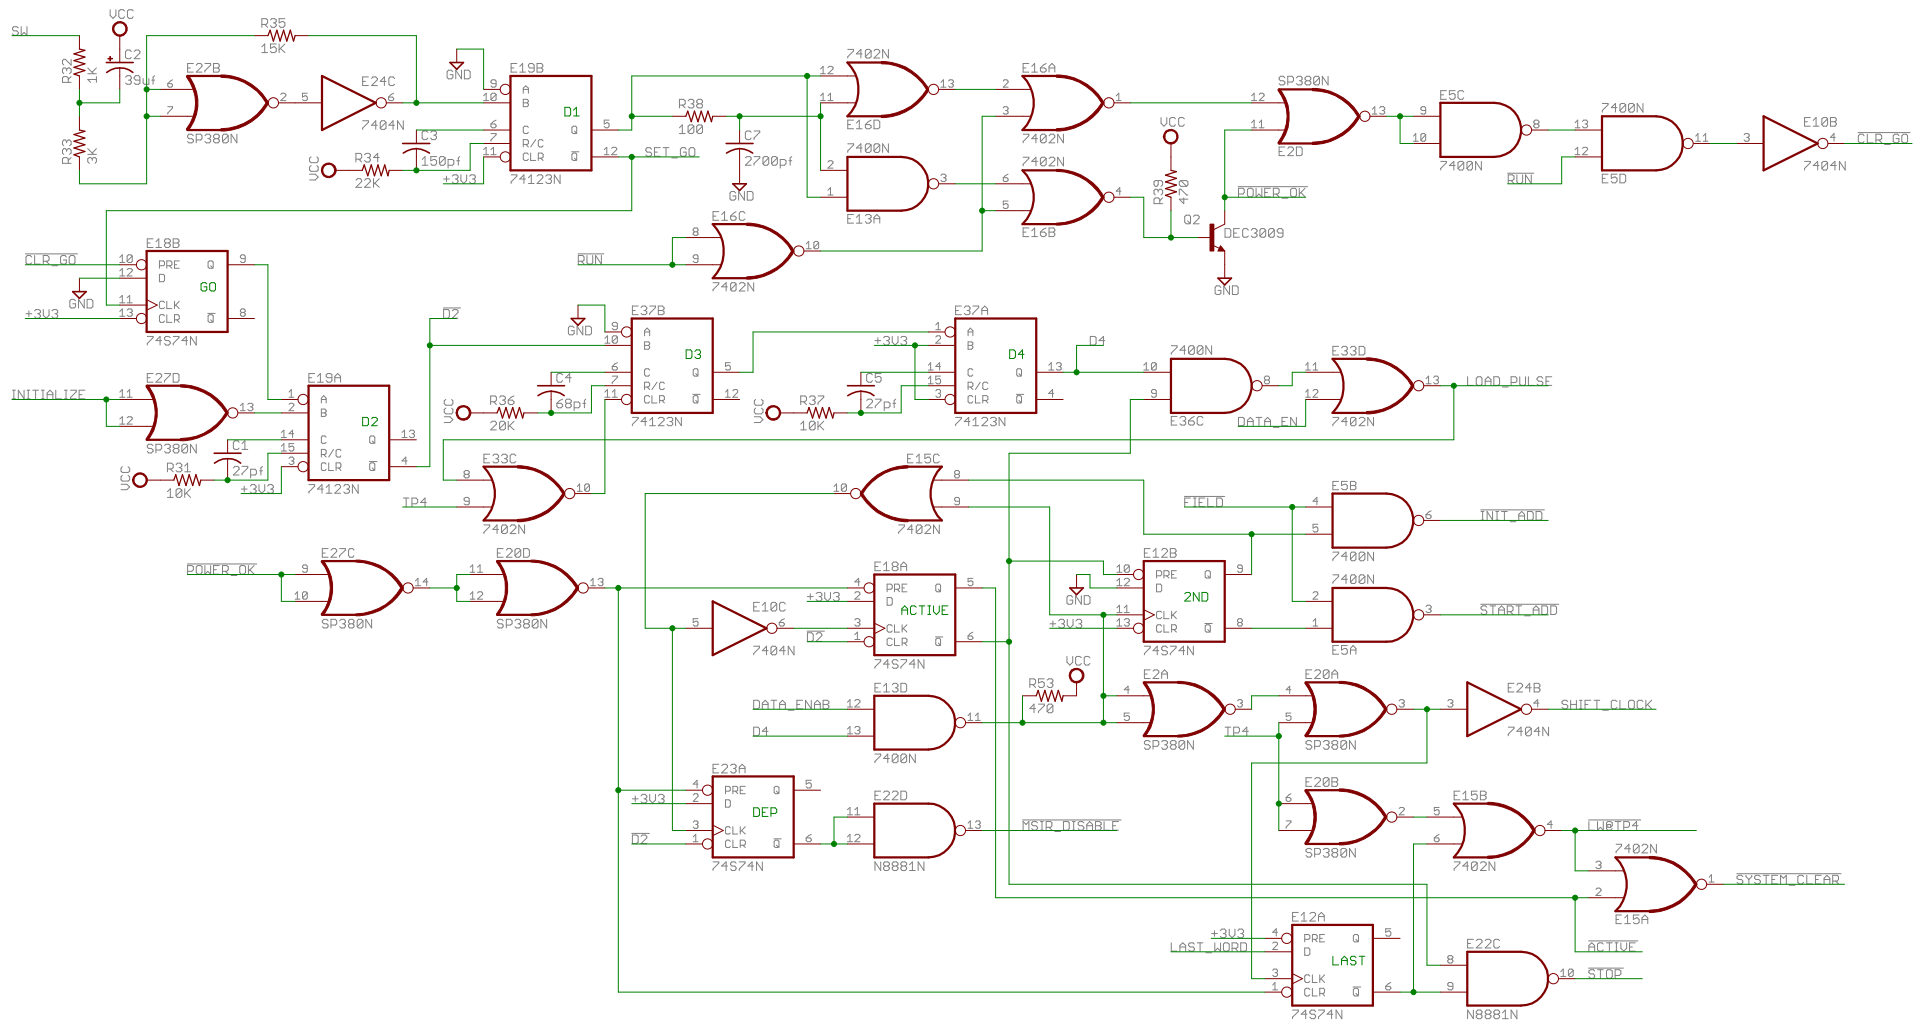

- AB1 DATA\_ENAB
- AJ2 REF\_START
- DB2
- BM2 LA\_ENAB
- BU2 RUN
- BV2 POWER\_OK
- CB1 START\_ADD
- CJ2 TP4
- CK2 TST
- CH2 TST
- CR1 INITIALIZE
- CU1 MSR\_DISAB
- DA1 INIT\_ADD
- DR2 PUI\_SF\_LA
- DS2 STOP
- DU2 KEY\_CONTROL
- DV2 SW

TITLE: M847	
Document Number:	REV:
Date: 2/20/2016 10:26:02 AM	Sheet: 1/3

TITLE: M847	
Document Number:	REV:
Date: 2/20/2016 10:26:02 AM	Sheet: 2/3

TITLE: M847	
Document Number:	REV:
Date: 2/20/2016 10:26:02 AM	Sheet: 3/3