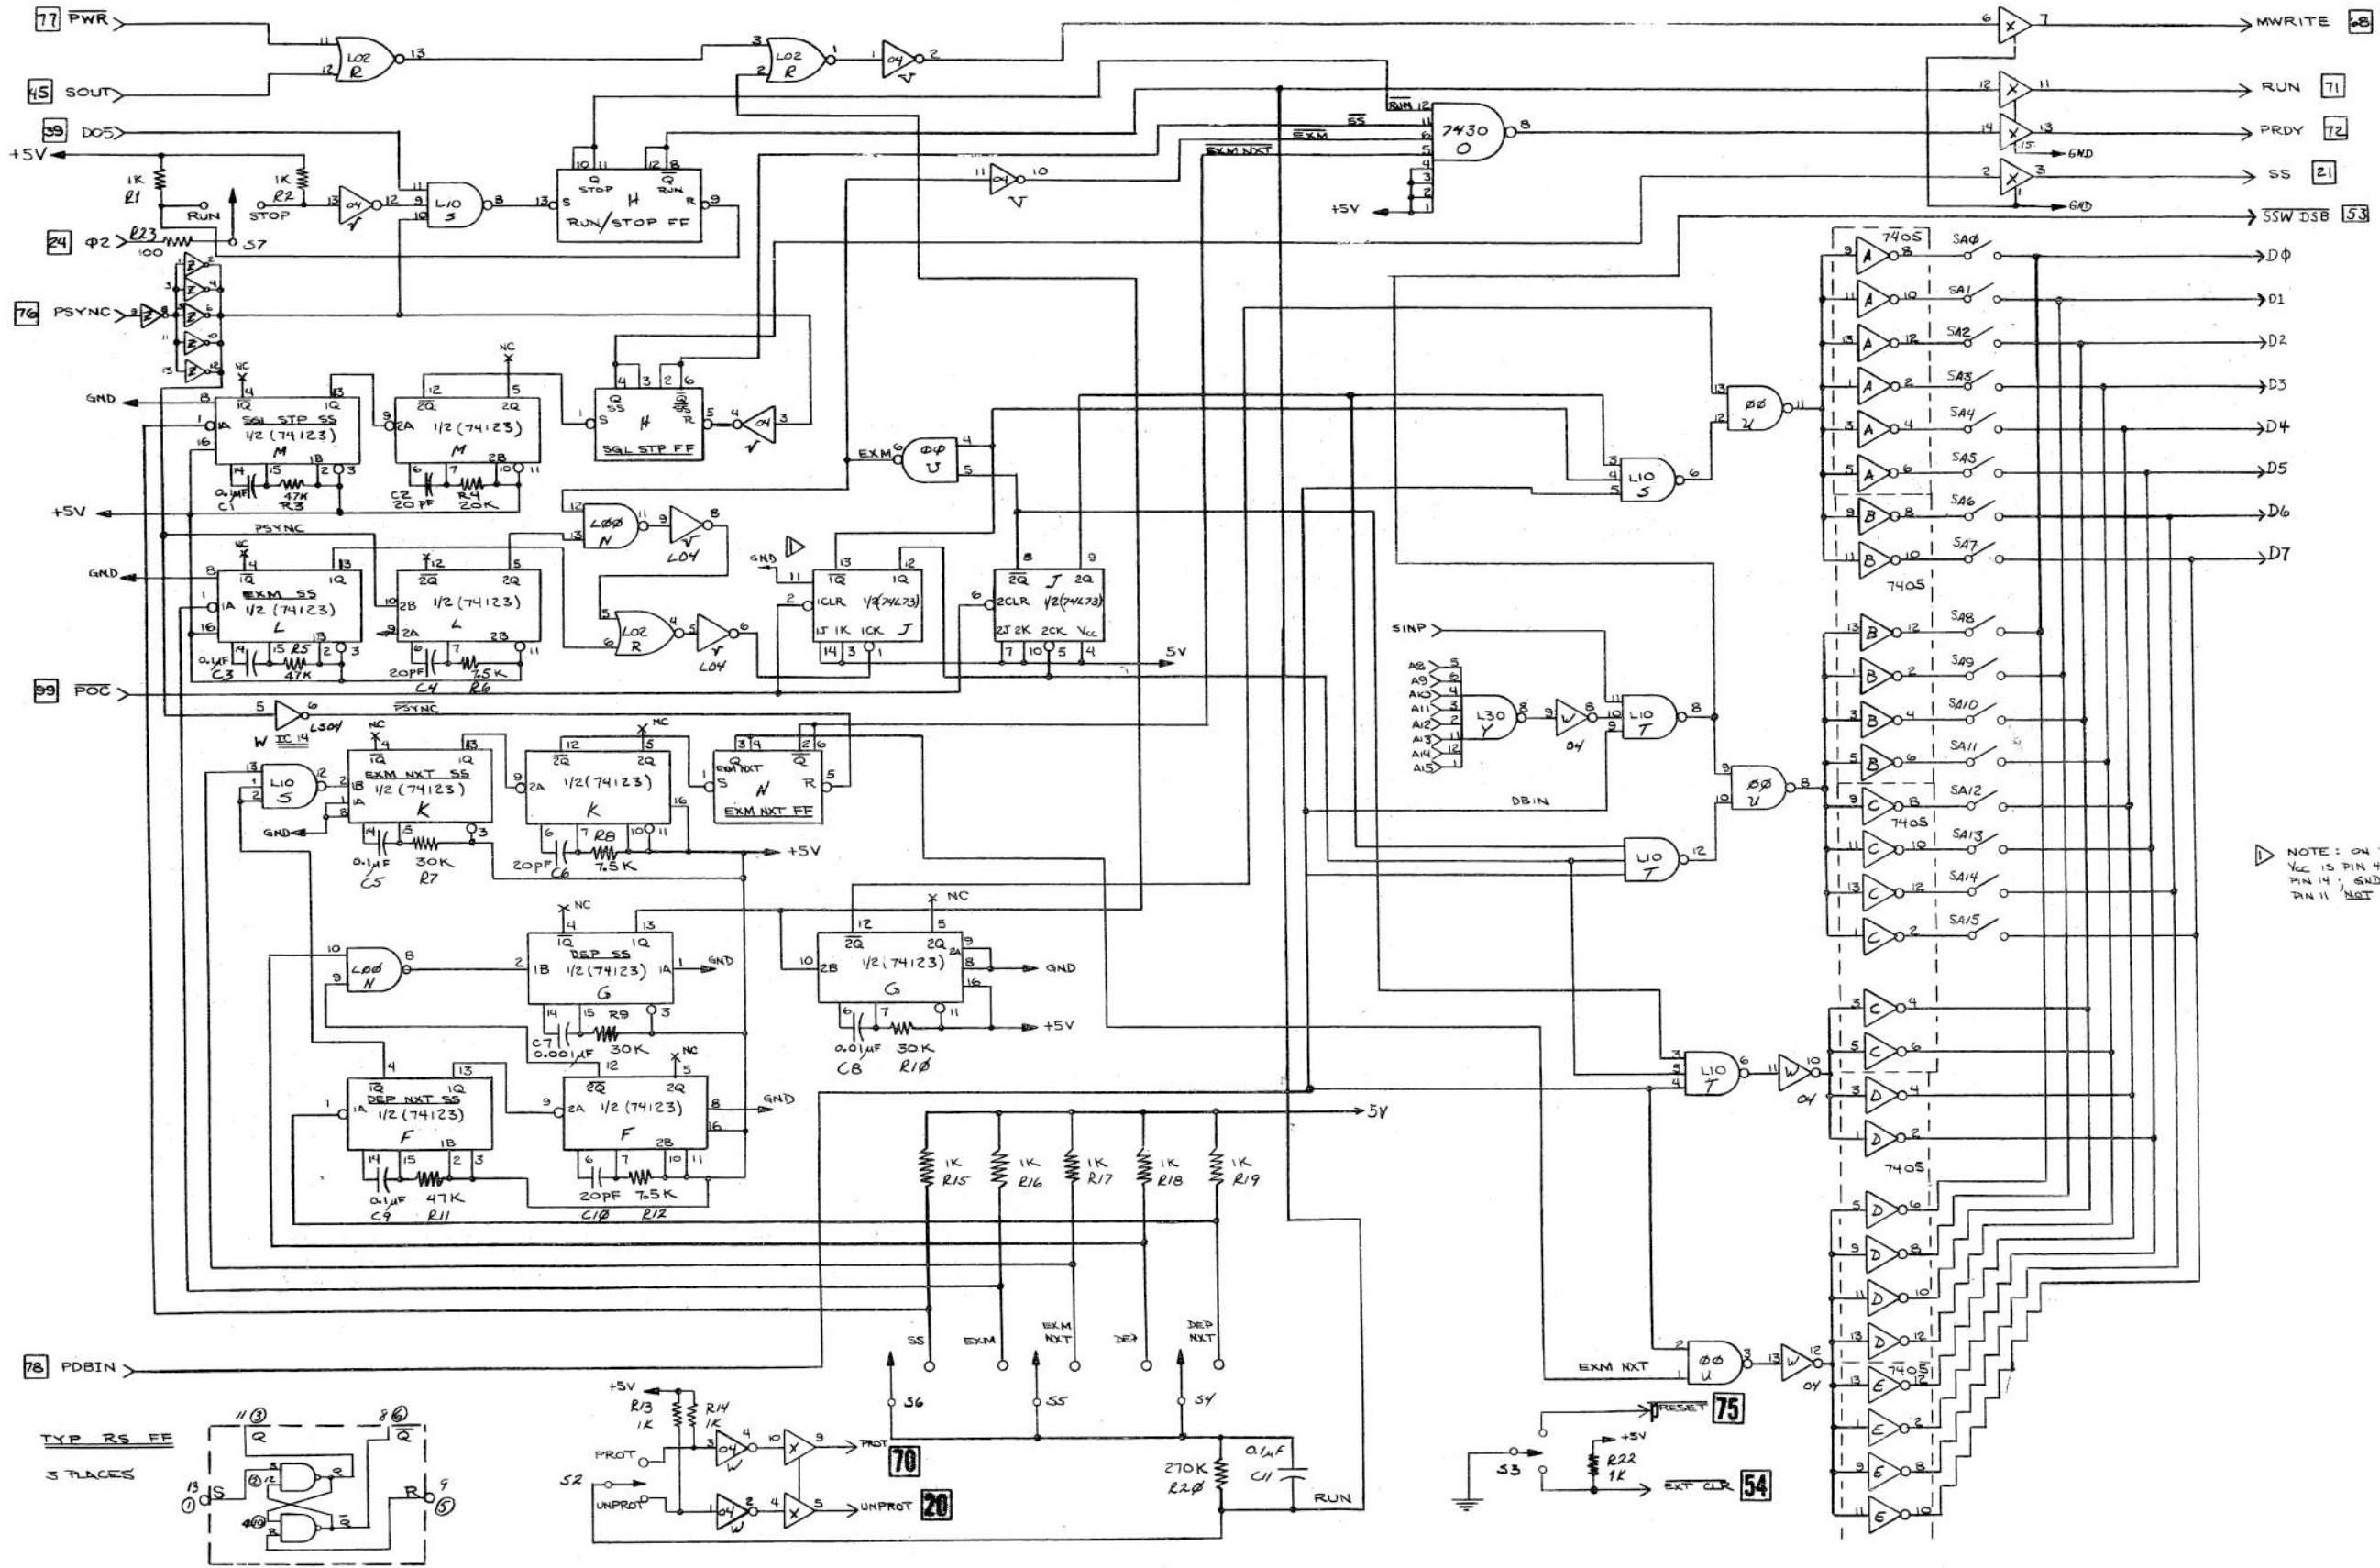

880-101 COMPUTER CPU & BUFFERS

8080
I C A

880-102
SYSTEM CLOCK

880-103
CPU ON-BOARD REGULATORS

880-104
DISPLAY/CONTROL ON-BOARD REGULATOR

880-105
COMPUTER FRONT PANEL DISPLAY

880-106
COMPUTER FRONT PANEL CONTROL

880-107
1K STATIC MEMORY BOARD

880-108
1K STATIC MEMORY ON-BOARD REGULATOR