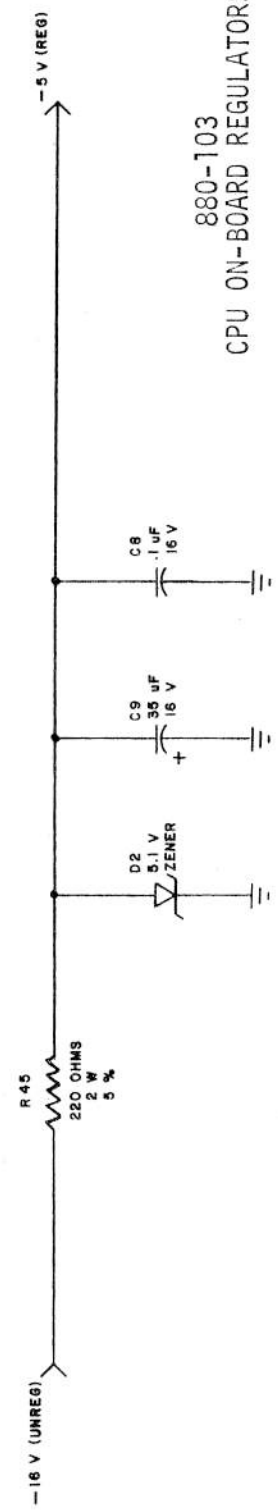

880-101 COMPUTER CPU & BUFFERS

8080
I C A

880-102
SYSTEM CLOCK

880-103
CPU ON-BOARD REGULATORS

880-104
DISPLAY/CONTROL ON-BOARD REGULATOR

880-105
COMPUTER FRONT PANEL DISPLAY

880-106
COMPUTER FRONT PANEL CONTROL

880-107
1K STATIC MEMORY BOARD

880-108
1K STATIC MEMORY ON-BOARD REGULATOR