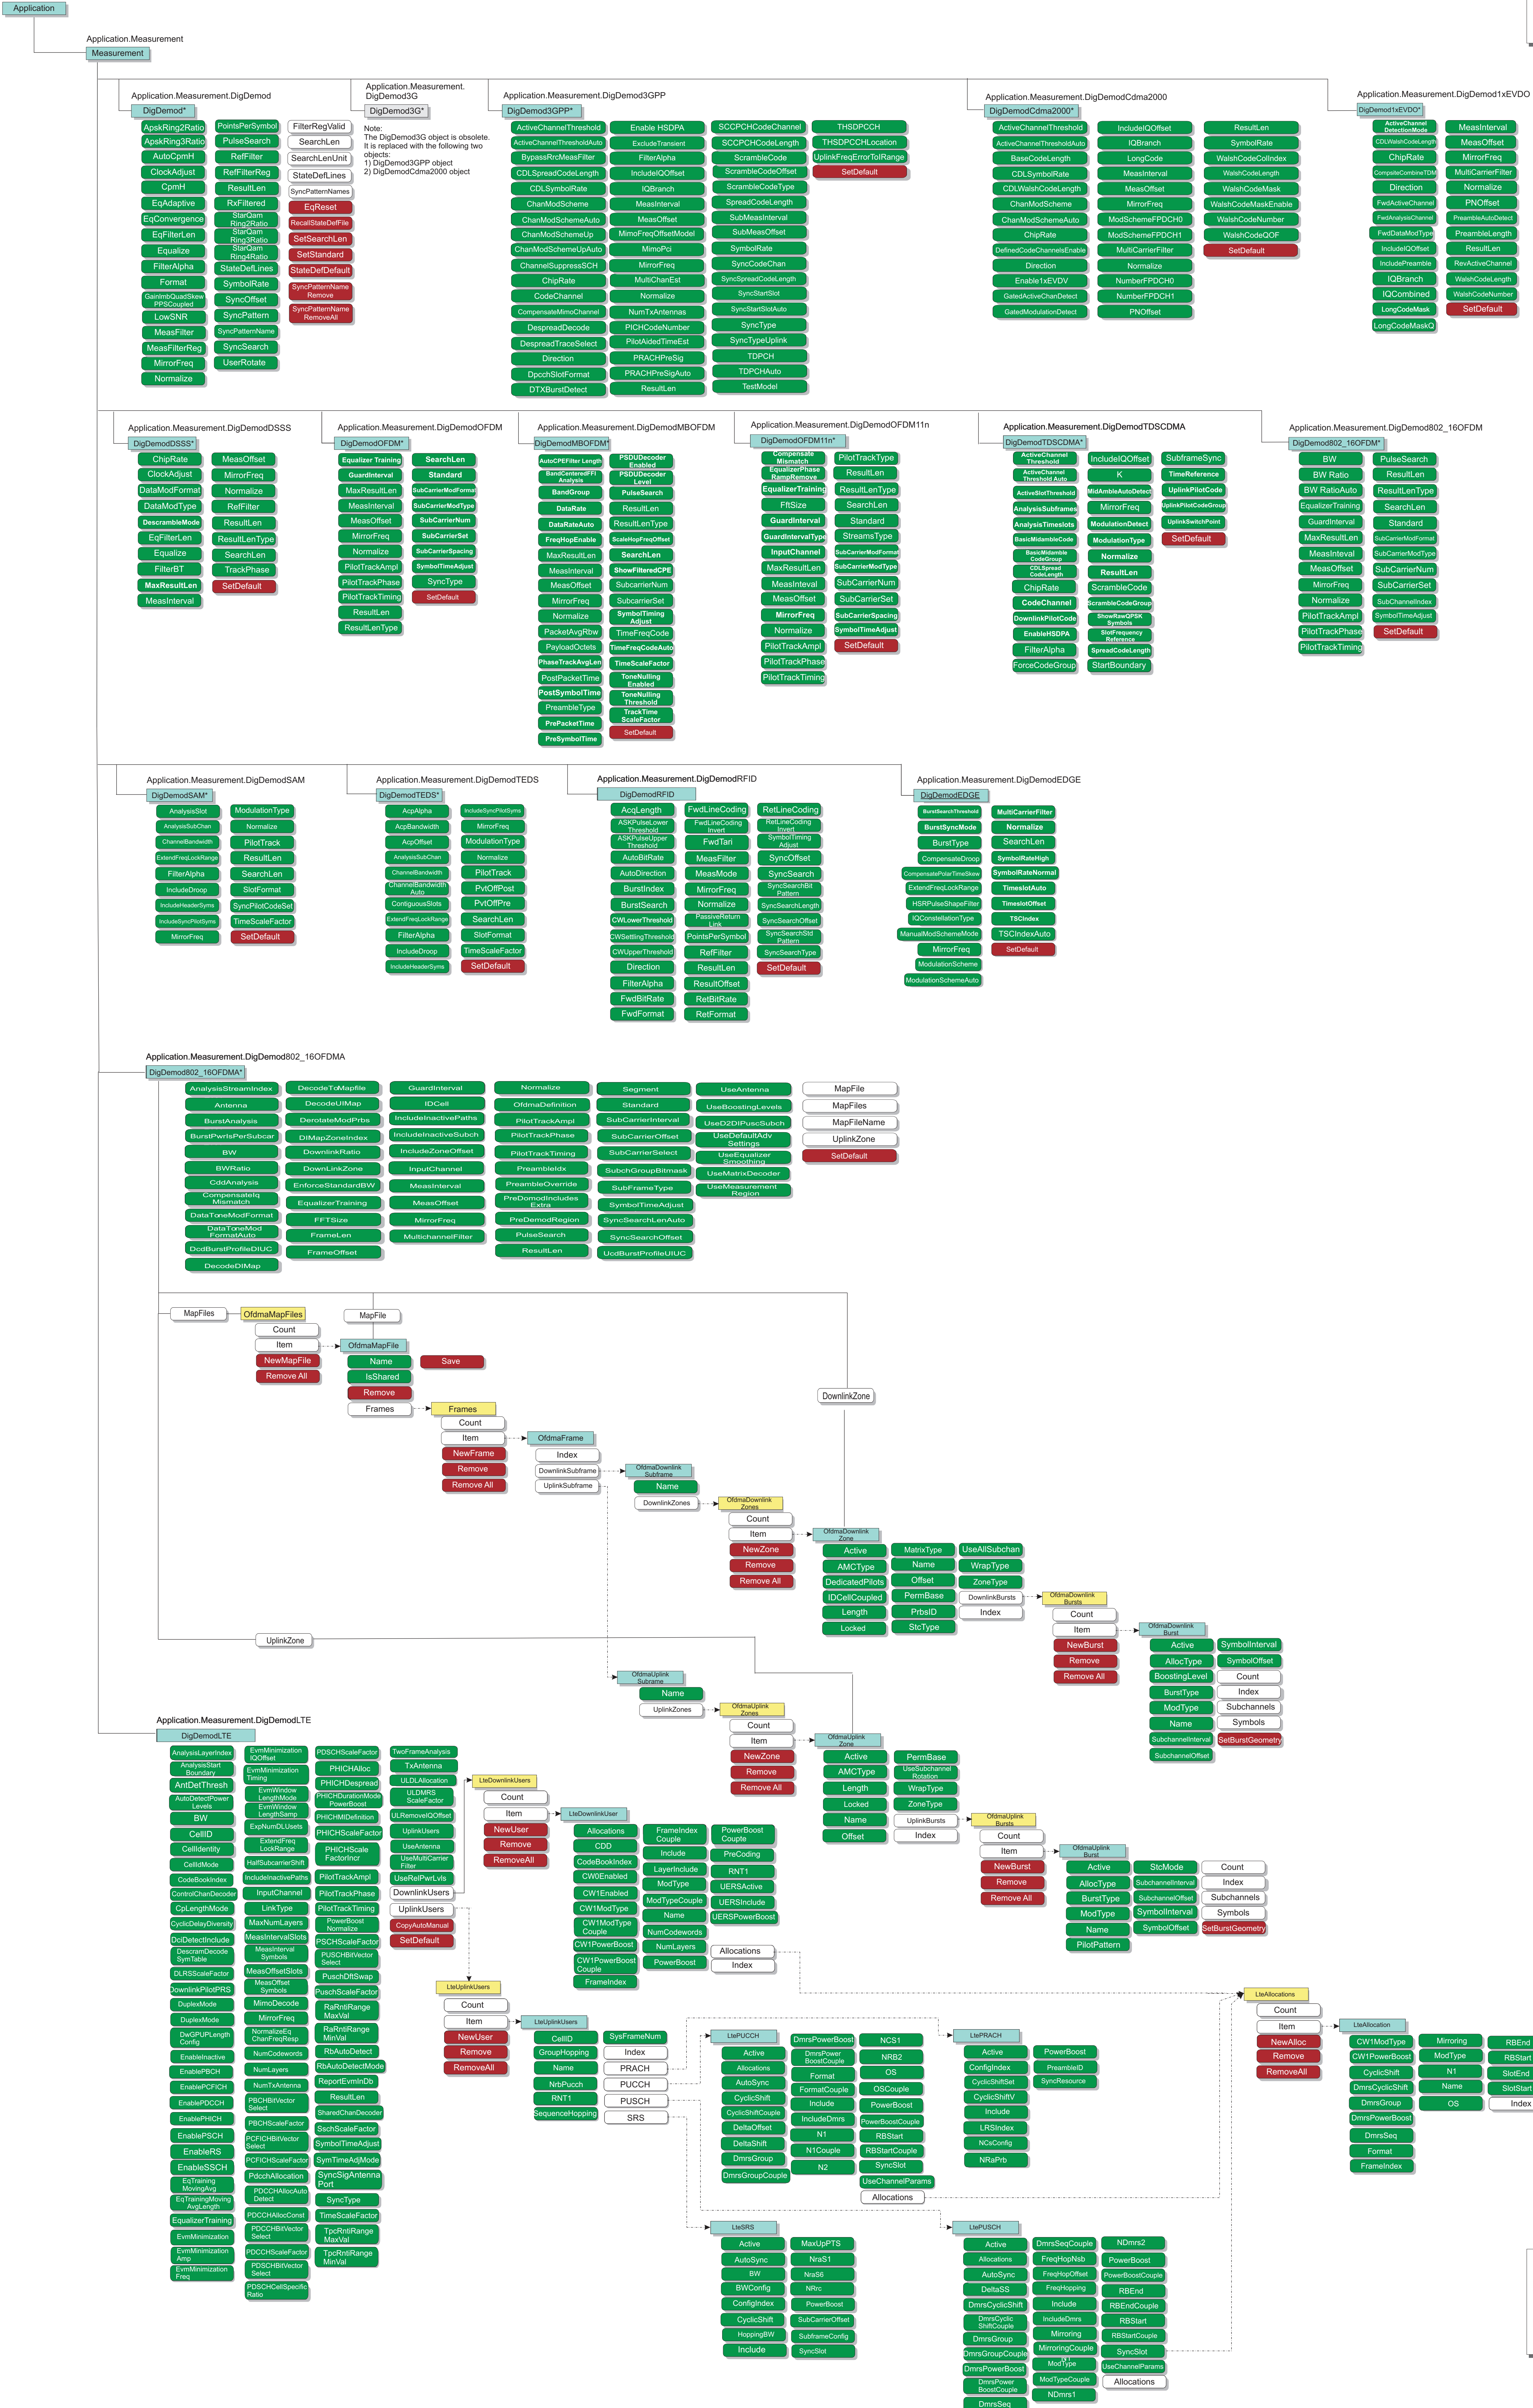

# VsaVector / VsaScalar Object Model

© Copyright Agilent Technologies, 2000 - 2010  
Software Version 12.0  
(Sheet 1 of 3)

# VsaVector / VsaScalar Object Model

© Copyright Agilent Technologies, 2000 - 2010  
Software Revision 12.0  
(Sheet 2 of 3)

# VsaVector / VsaScalar Object Model

© Copyright Agilent Technologies, 2000 - 2010  
 Software Revision 12.0  
 (Sheet 3 of 3)