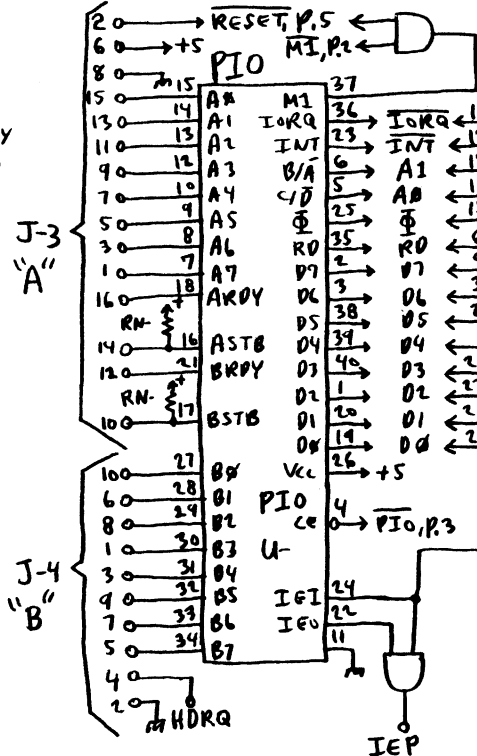

Block Diagram

SCALE: None	APPROVED BY:	DRAWN BY VCT
DATE: 10 Feb 82		REVISED
Systemmaster		
Zemindar		DRAWING NUMBER SM-01

Dynamic RAM Array

Parallel Ports

CTC

Control Register

I/O, ROM Select; Dynamic RAM; PIO; CTC; Con. Reg.

SCALE: None	APPROVED BY:	DRAWN BY DCJ
DATE: 10 Feb 82		REVISED
Systemaster		
Zemindar, Inc		DRAWING NUMBER SM-03

Flexible-Disk Control J-5

765

Flexible-Disk Controller, Serial Ports

SCALE: None	APPROVED BY:	DRAWN BY: V.C.J.
DATE: 10 FEB 84		REVISED:
Systemaster		
Zemindar, Inc		
DRAWING NUMBER		SM04