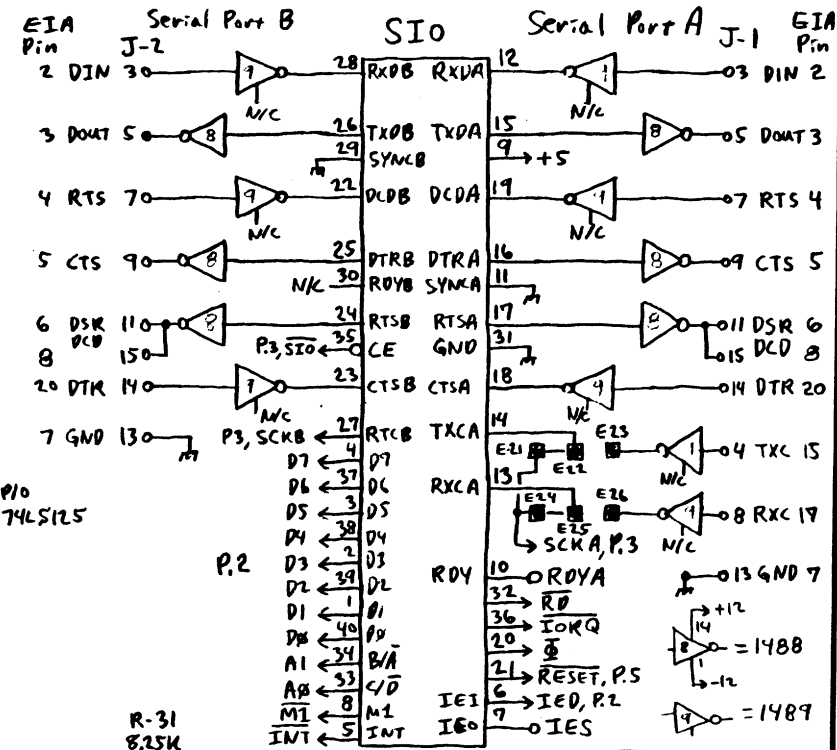

Block Diagram

SCALE: None	APPROVED BY:	DRAWN BY VCT
DATE: 10 Feb 82		REVISED
Systemmaster		
Zemindar		DRAWING NUMBER SM-01

Dynamic RAM Array

Parallel Ports

CTC

Control Register

I/O, ROM Select; Dynamic RAM; PIO; CTC; Con. Reg.

SCALE: None	APPROVED BY:	DRAWN BY DCJ
DATE: 10 Feb 82		REVISED
Systemaster		
Zemindar, Inc		DRAWING NUMBER SM-03

Flexible-Disk Control J-5

765

Flexible-Disk Controller, Serial Ports

SCALE: None	APPROVED BY:	DRAWN BY: V.C.J.
DATE: 10 FEB 84		REVISED:
Systemaster		
Zemindar, Inc		
DRAWING NUMBER		SM04