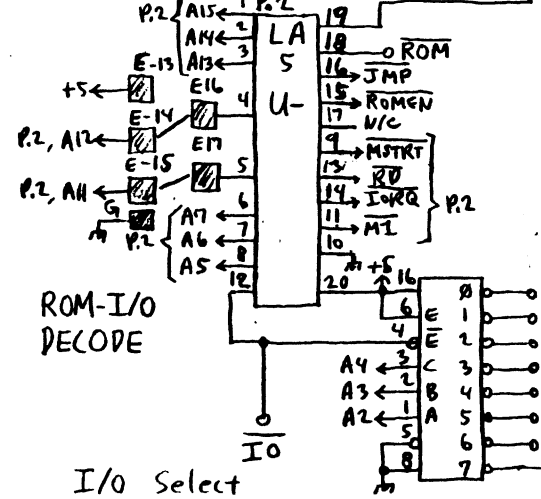

Block Diagram

SCALE: None	APPROVED BY:	DRAWN BY VCT
DATE: 10 Feb 82		REVISED
Systemmaster		
Zemindar		DRAWING NUMBER SM-01

Dynamic RAM Array

Parallel Ports

CTC

Control Register

I/O, ROM Select; Dynamic RAM; PIO; CTC; Con. Reg.

SCALE: None	APPROVED BY:	DRAWN BY DCJ
DATE: 10 Feb 82		REVISED
Systemaster		
Zemindar, Inc		DRAWING NUMBER SM-03

Flexible-Disk Control J-5

765

Flexible-Disk Controller, Serial Ports

SCALE: None	APPROVED BY:	DRAWN BY: V.C.J.
DATE: 10 FEB 84		REVISED:
Systemaster		
Zemindar, Inc		
DRAWING NUMBER		SM04