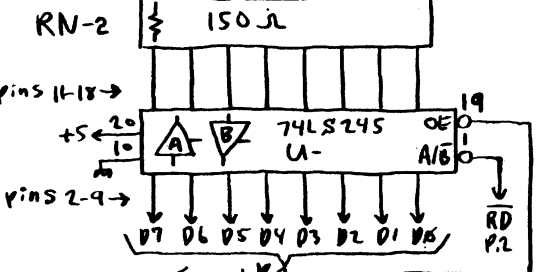

Block Diagram

SCALE: None	APPROVED BY:	DRAWN BY VCT
DATE: 10 Feb 82		REVISED
Systemmaster		
Zemindar		DRAWING NUMBER SM-01

Dynamic RAM Array

Parallel Ports

CTC

Control Register

I/O, ROM Select; Dynamic RAM; PIO; CTC; Con. Reg.

SCALE: None	APPROVED BY:	DRAWN BY DCJ
DATE: 10 Feb 82		REVISED
Systemaster		
Zemindar, Inc		DRAWING NUMBER SM-03

Flexible-Disk Control J-5

765

Flexible-Disk Controller, Serial Ports

SCALE: None	APPROVED BY:	DRAWN BY: V.C.J.
DATE: 10 FEB 84		REVISED:
Systemaster		
Zemindar, Inc		
DRAWING NUMBER		SM04