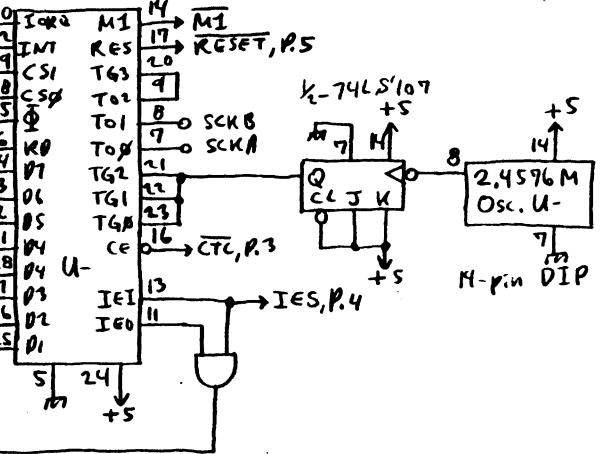

Block Diagram

SCALE: None	APPROVED BY:	DRAWN BY VCT
DATE: 10 Feb 82		REVISED
Systemmaster		
Zemindar		DRAWING NUMBER SM-01

Dynamic RAM Array

Parallel Ports

CTC

Control Register

I/O, ROM Select; Dynamic RAM; PIO; CTC; Con. Reg.

SCALE: None	APPROVED BY:	DRAWN BY DCJ
DATE: 10 Feb 82		REVISED
Systemaster		
Zemindar, Inc		DRAWING NUMBER SM-03

Flexible-Disk Control J-5

765

Flexible-Disk Controller, Serial Ports

SCALE: None	APPROVED BY:	DRAWN BY: V.C.J.
DATE: 10 FEB 84		REVISED:
Systemaster		
Zemindar, Inc		
DRAWING NUMBER		SM04