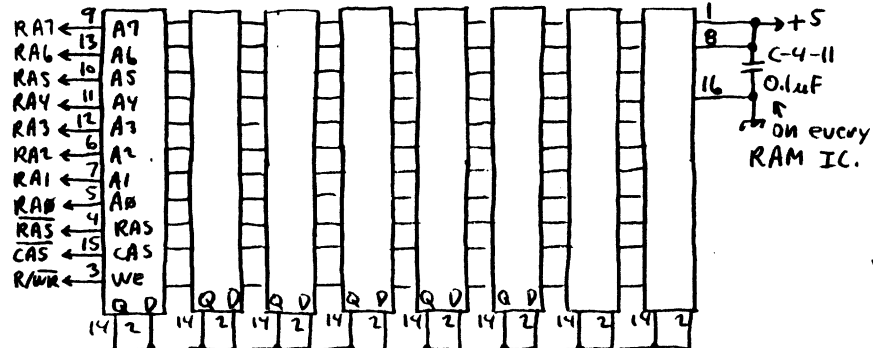

Block Diagram

SCALE: None	APPROVED BY:	DRAWN BY VCT
DATE: 10 Feb 82		REVISED
Systemmaster		
Zemindar		DRAWING NUMBER SM-01

Dynamic RAM Array

Parallel Ports

CTC

Control Register

I/O, ROM Select; Dynamic RAM; PIO; CTC; Con. Reg.

SCALE: None	APPROVED BY:	DRAWN BY DCJ
DATE: 10 Feb 82		REVISED
Systemaster		
Zemindar, Inc		DRAWING NUMBER SM-03

Flexible-Disk Control J-5

765

Flexible-Disk Controller, Serial Ports

SCALE: None	APPROVED BY:	DRAWN BY: V.C.J.
DATE: 10 FEB 84		REVISED:
Systemaster		
Zemindar, Inc		
DRAWING NUMBER		SM04