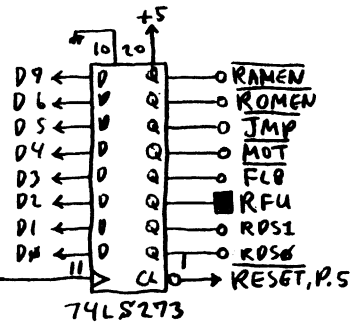

Block Diagram

SCALE: None	APPROVED BY:	DRAWN BY VCT
DATE: 10 Feb 82		REVISED
Systemmaster		
Zemindar		DRAWING NUMBER SM-01

Dynamic RAM Array

Parallel Ports

CTC

Control Register

I/O, ROM Select; Dynamic RAM; PIO; CTC; Con. Reg.

SCALE: None	APPROVED BY:	DRAWN BY DCJ
DATE: 10 Feb 82		REVISED
Systemaster		
Zemindar, Inc		DRAWING NUMBER SM-03

Flexible-Disk Control J-5

765

Flexible-Disk Controller, Serial Ports

SCALE: None	APPROVED BY:	DRAWN BY: V.C.J.
DATE: 10 FEB 84		REVISED:
Systemaster		
Zemindar, Inc		
DRAWING NUMBER		SM04