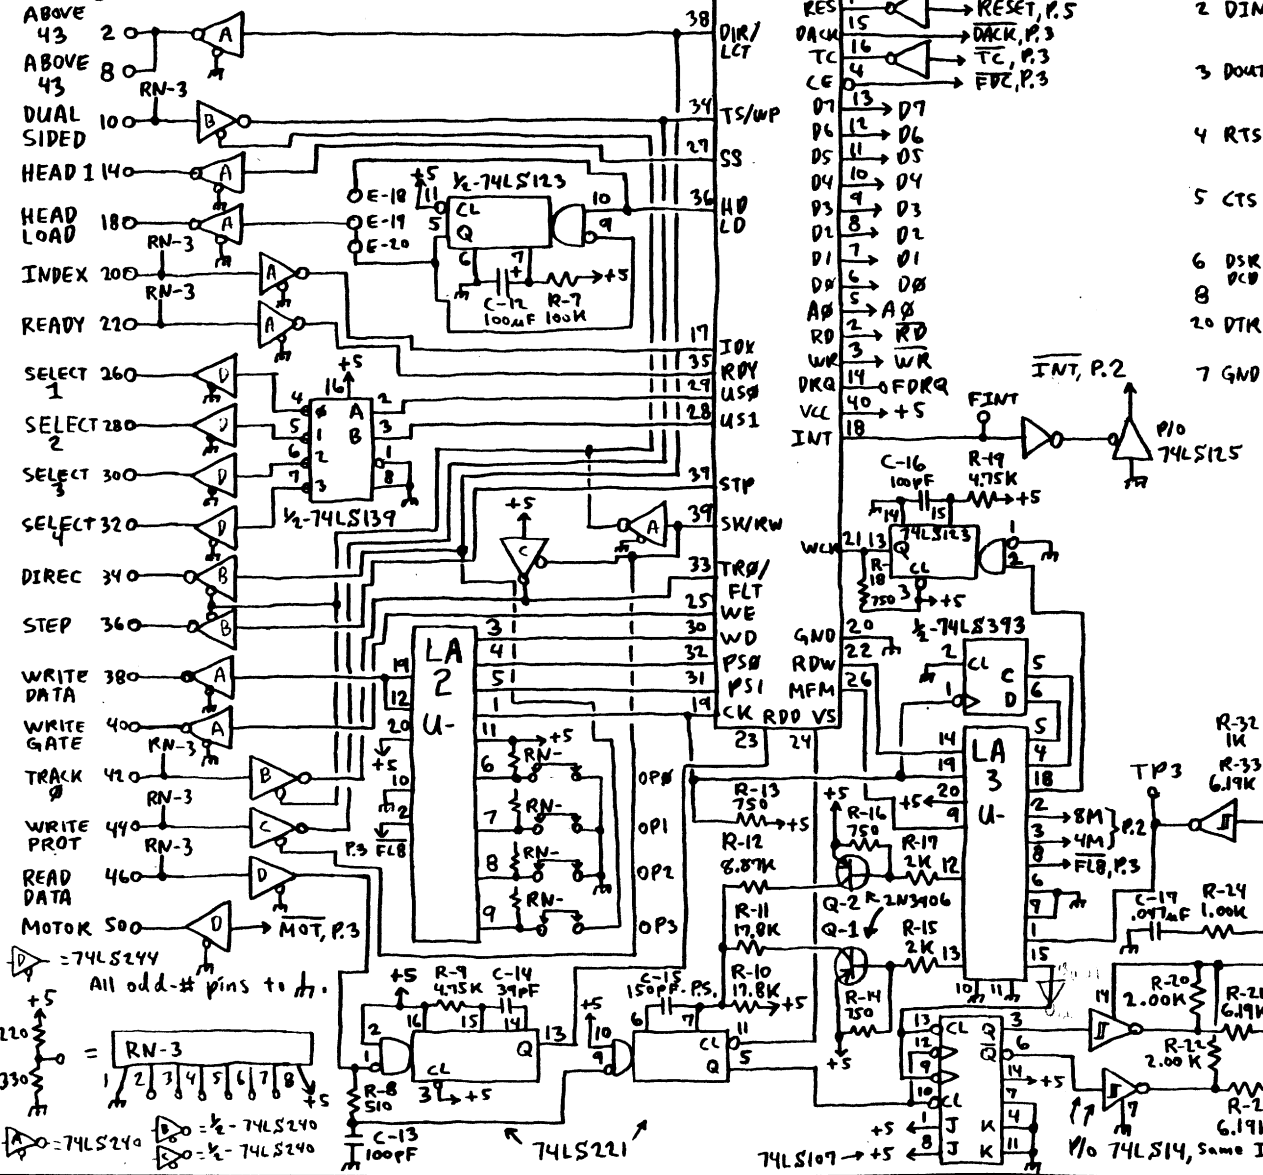

Block Diagram

SCALE: None	APPROVED BY:	DRAWN BY VCT
DATE: 10 Feb 82		REVISED
Systemmaster		
Zemindar		DRAWING NUMBER SM-01

Dynamic RAM Array

Parallel Ports

CTC

Control Register

I/O, ROM Select; Dynamic RAM; PIO; CTC; Con. Reg.

SCALE: None	APPROVED BY:	DRAWN BY DCJ
DATE: 10 Feb 82		REVISED
Systemaster		
Zemindar, Inc		DRAWING NUMBER SM-03

Flexible-Disk Control J-5

765

Flexible-Disk Controller, Serial Ports

SCALE: None	APPROVED BY:	DRAWN BY: V.C.J.
DATE: 10 FEB 84		REVISED:
Systemaster		
Zemindar, Inc		
DRAWING NUMBER		SM04