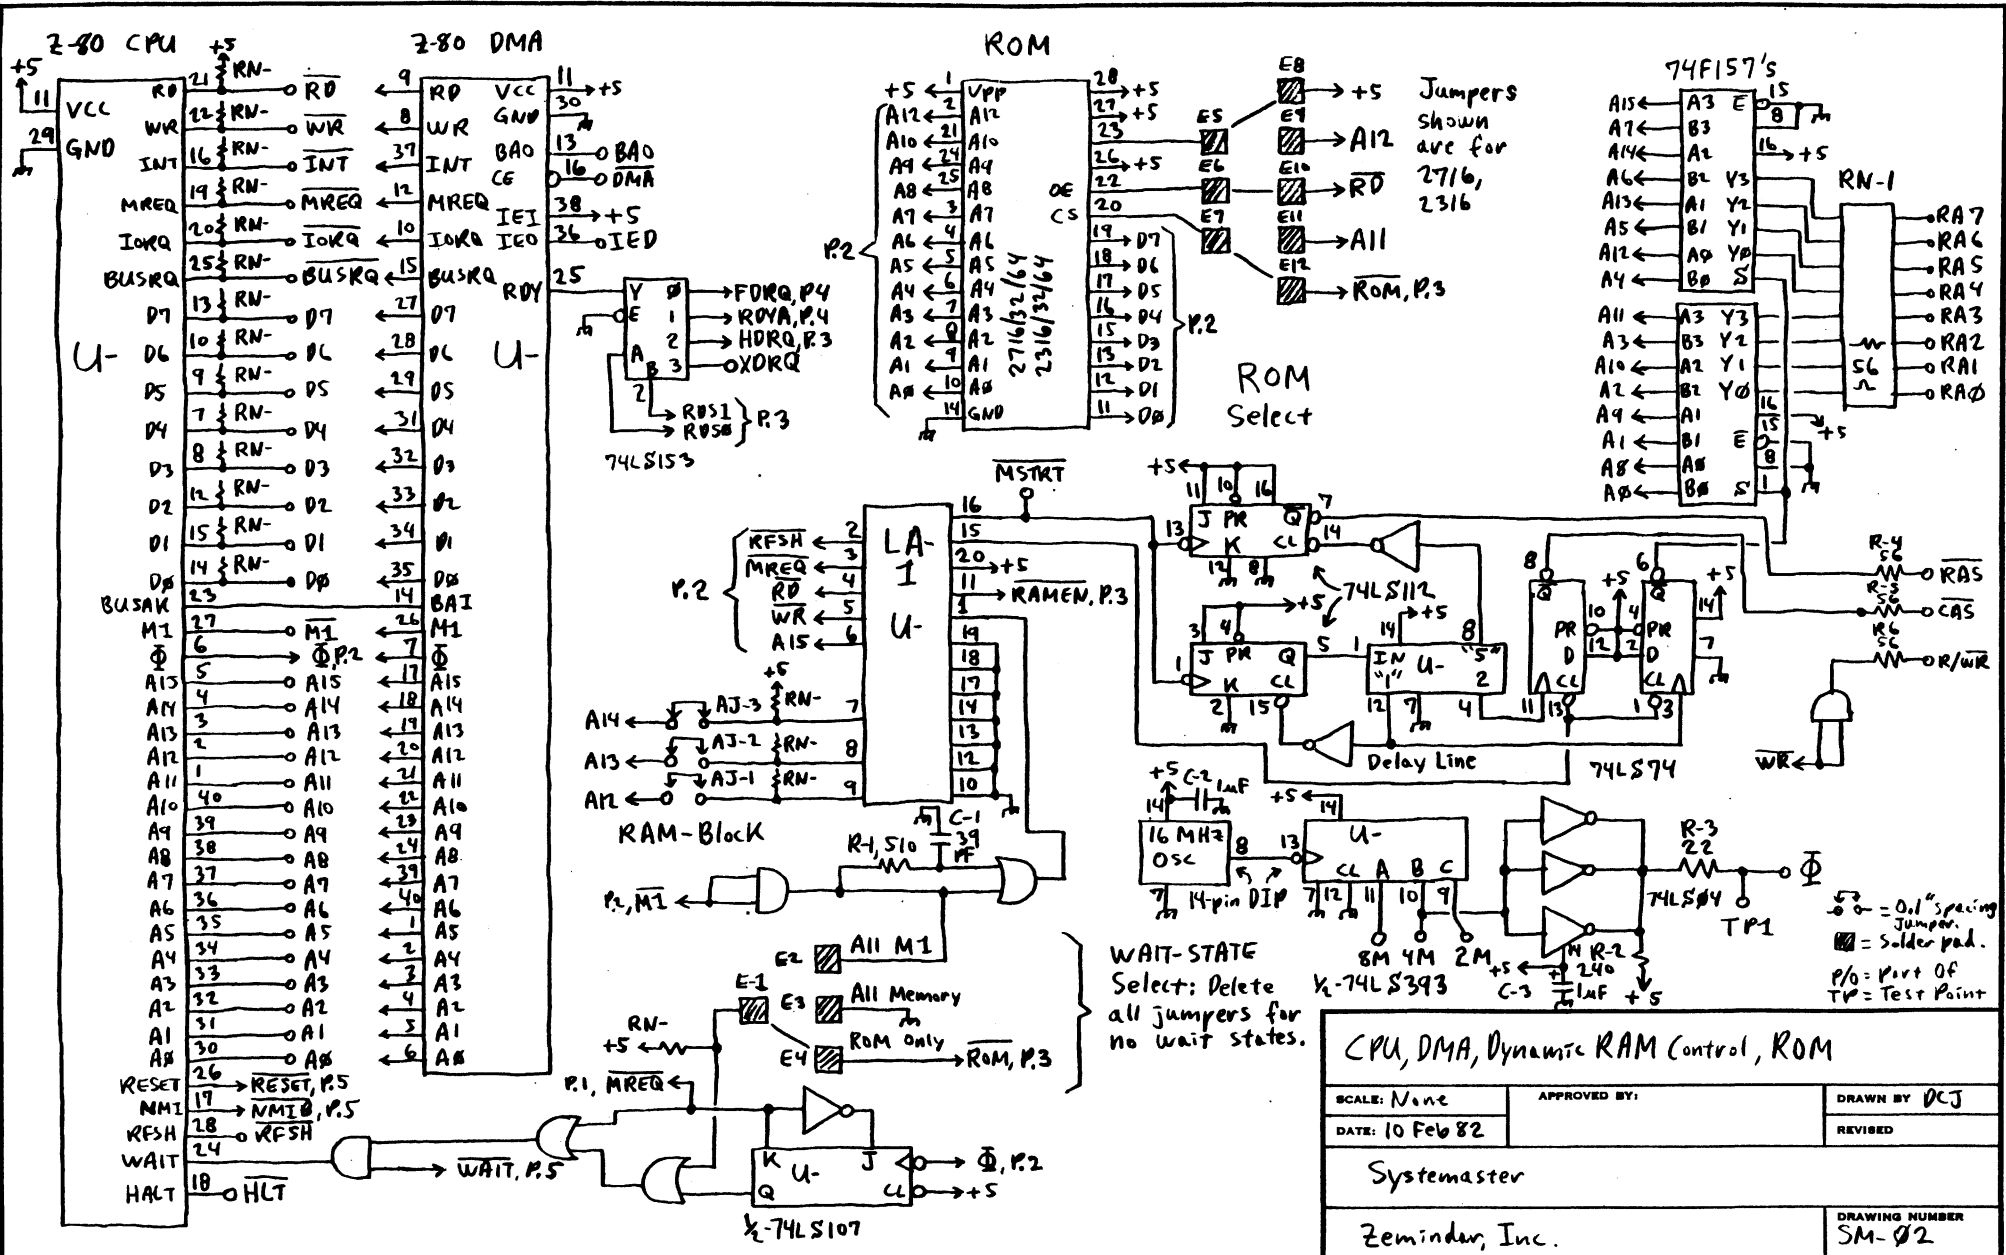

Block Diagram

SCALE: None	APPROVED BY:	DRAWN BY VCT
DATE: 10 Feb 82		REVISED
Systemmaster		
Zemindar		DRAWING NUMBER SM-01

Dynamic RAM Array

Parallel Ports

CTC

Control Register

I/O, ROM Select; Dynamic RAM; PIO; CTC; Con. Reg.

SCALE: None	APPROVED BY:	DRAWN BY DCJ
DATE: 10 Feb 82		REVISED
Systemaster		
Zemindar, Inc		DRAWING NUMBER SM-03

Flexible-Disk Control J-5

765

Flexible-Disk Controller, Serial Ports

SCALE: None	APPROVED BY:	DRAWN BY: V.C.J.
DATE: 10 FEB 84		REVISED:
Systemaster		
Zemindar, Inc		
DRAWING NUMBER		SM04