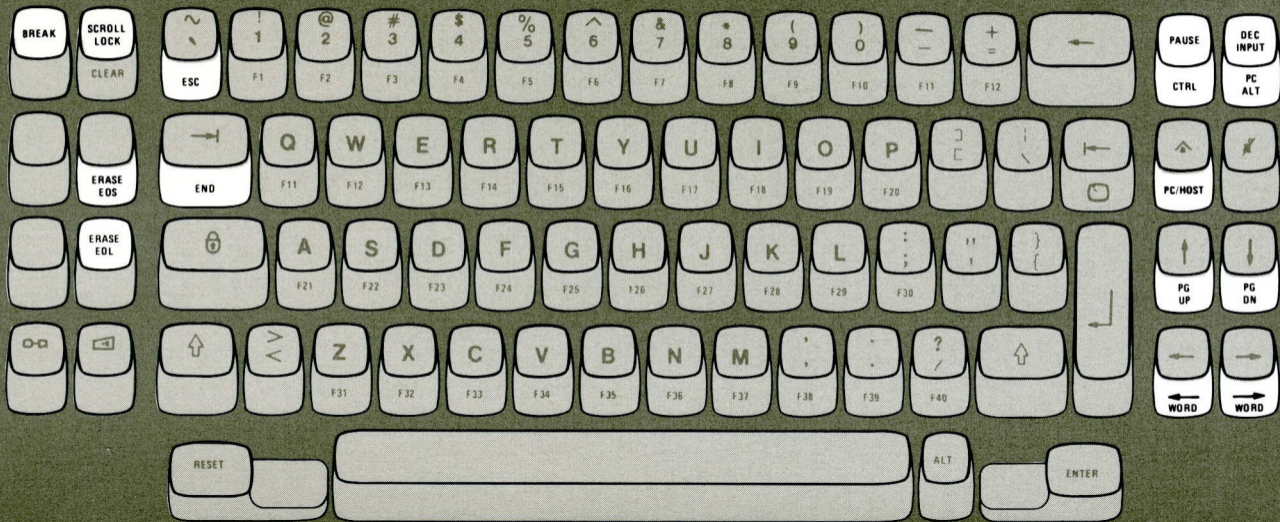

75-Key ASCII Typewriter Keyboard: Personal-Computer Mode Keyboard Reference Card 13