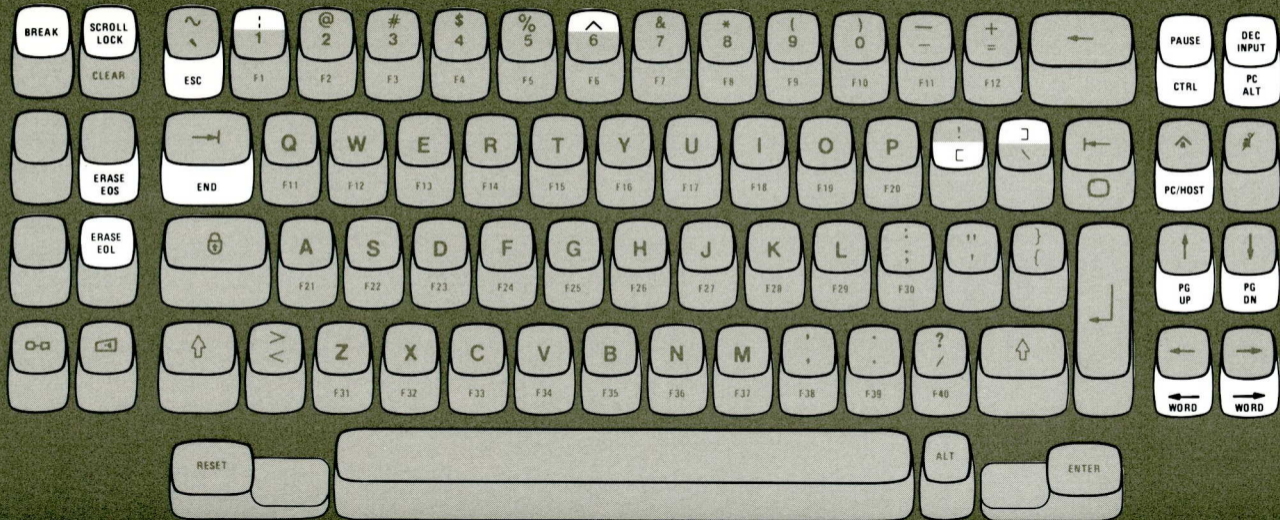

75-Key EBCDIC Typewriter Keyboard: Personal-Computer Mode Keyboard Reference Card 12