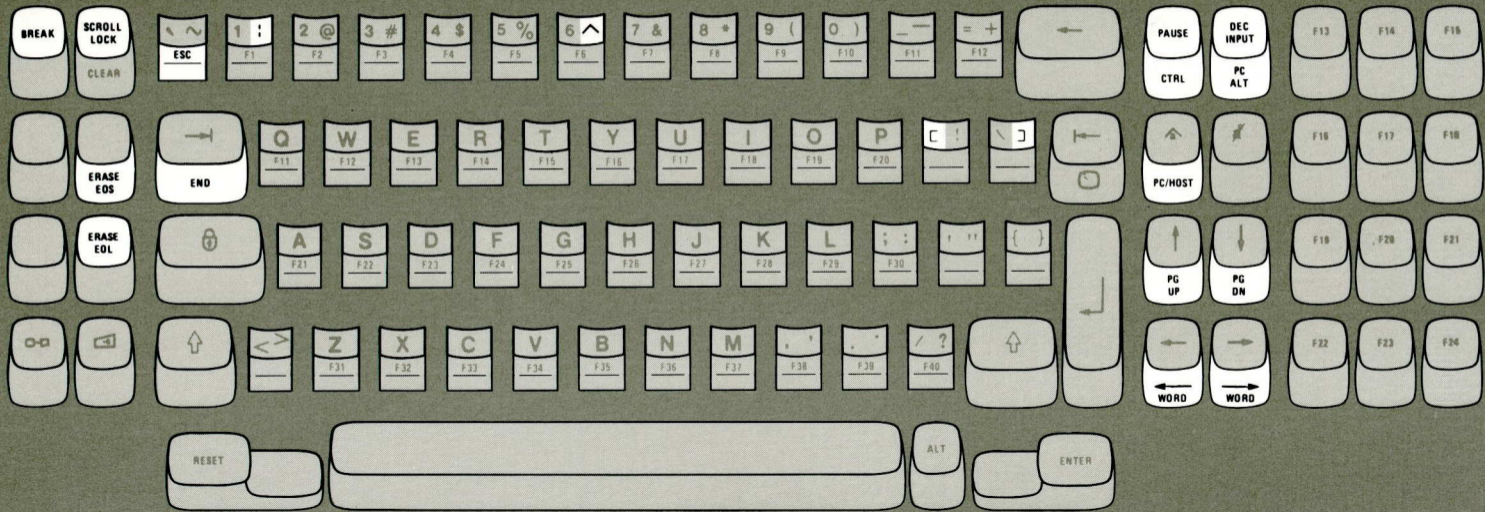

87-Key EBCDIC Typewriter Overlay Keyboard: Personal-Computer Mode Keyboard Reference Card 6