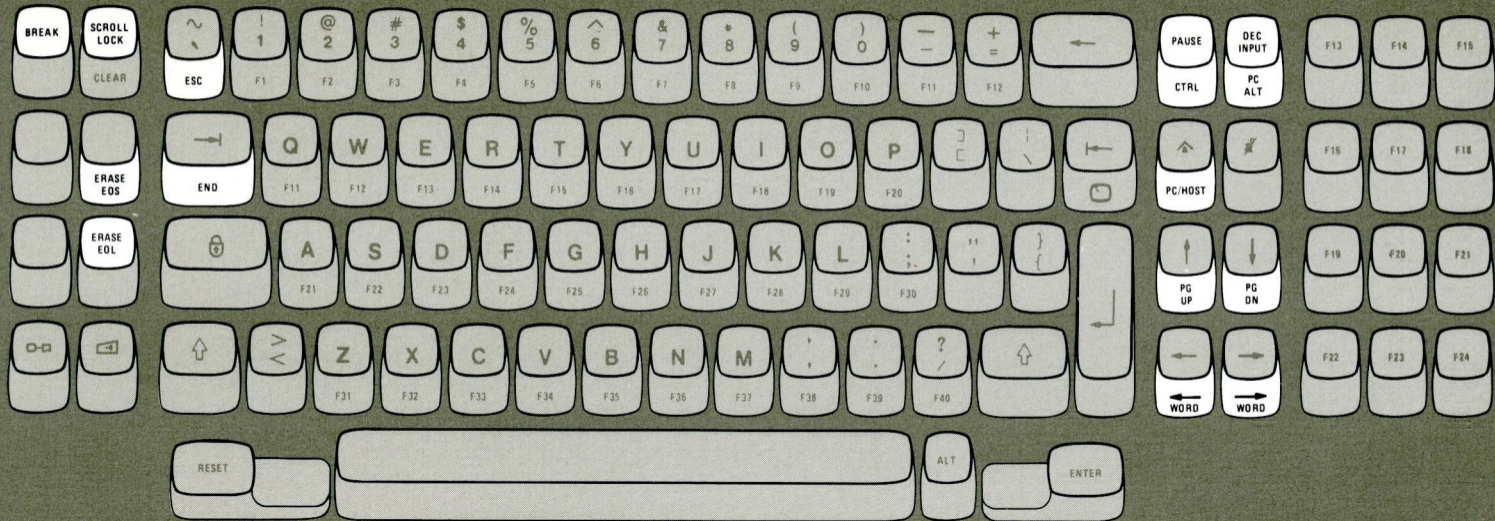

# 87-Key EBCDIC Typewriter Keyboard: Personal-Computer Mode Keyboard Reference Card 1

# 87-Key ASCII Typewriter Keyboard: Personal-Computer Mode Keyboard Reference Card 2

# 87-Key EBCDIC Typewriter Keyboard with RPO 8K0808: Personal-Computer Mode Keyboard Reference Card 4