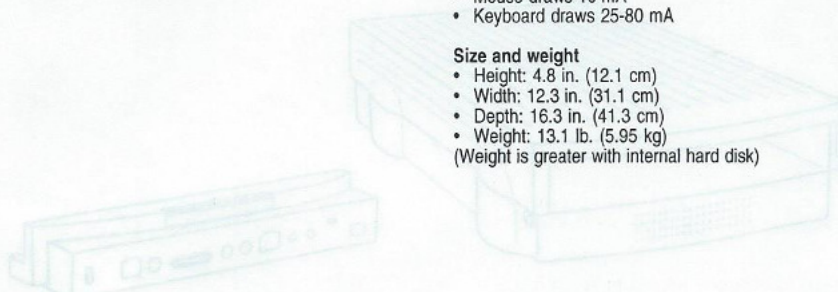

PowerBook MiniDock

Displays supported

- Most Apple displays, up to and including the Macintosh 16-inch Color Display
- Most third-party VGA and SVGA monitors

Color depth support

- Supports 8-bit color for display of 256 colors

Interfaces

- Apple Desktop Bus port for keyboard, mouse, and other input devices
- Two serial (RS-422) ports for printers, modems, AppleTalk network, and other devices
- Video-out port
- HDI-30 SCSI port for external hard disks, scanners, CD-ROM drives, and other devices
- Port for a Macintosh HDI-20 External 1.4MB Floppy Disk Drive that uses high-density floppy disks and reads, writes, and formats Macintosh, Windows, MS-DOS, OS/2, and ProDOS disks (requires HDI-20 connector)
- Pass-through port for the optional modem in the PowerBook Duo notebook computer
- Sound-in/sound-out port

Networking

- Serial port for AppleTalk

Security

- Slot for cable to secure the Duo Dock to a desk

Electrical requirements

- Line voltage: 100 to 240 V
- Frequency: 47 to 63 Hz, single phase
- Power: 4.5 W maximum, not including monitor power

Environmental requirements

- Operating temperature: 50° to 95° F (10° to 35° C)
- Storage temperature: -40° to 116° F (-40° to 47° C)
- Relative humidity: 20% to 95% noncondensing
- Altitude: 0 to 15,000 ft. (4,722 m)

Size and weight

- Height: 2.1 in. (5.3 cm)
- Width: 10.6 in. (29.6 cm)
- Depth: 3.2 in. (8.1 cm)
- Weight: 1.24 lb. (.56 kg)

Apple Computer, Inc.

20525 Mariani Avenue

Cupertino, CA 95014

(408) 996-1010

TLX 171-576

September 1993. Product specifications are subject to change without notice. Printed in U.S.A. L0332LLC